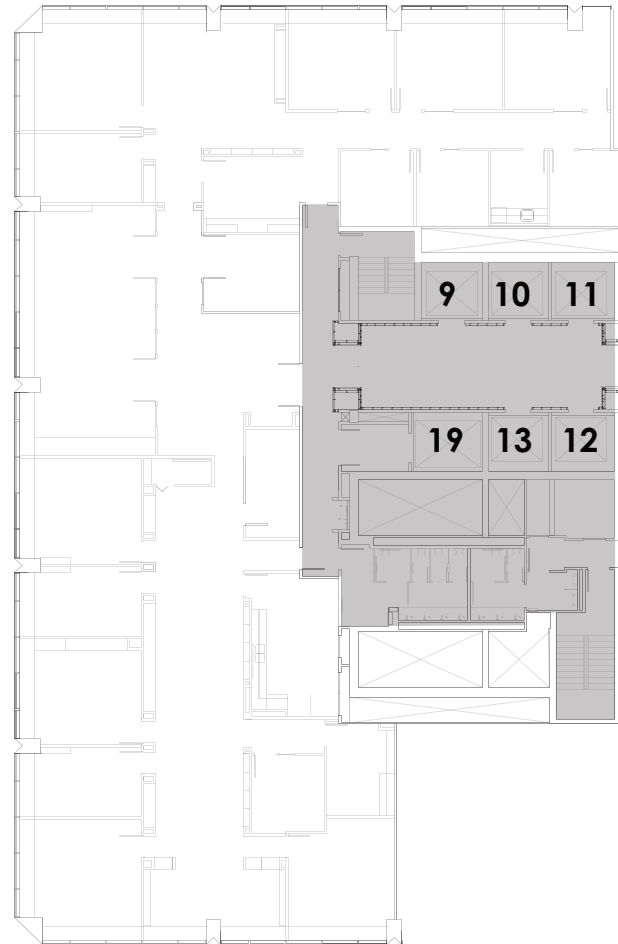

SUITE 2700

8,212 SF

MERCEDES ANGELL | +1 813 204 5344 | mercedes.angell@cushwake.com
BARRY OAKS, CCIM | +1 813 204 5307 | barry.oaks@cushwake.com
MARISSA ANGELL | +1 813 367 6437 | marissa.angell@cushwake.com