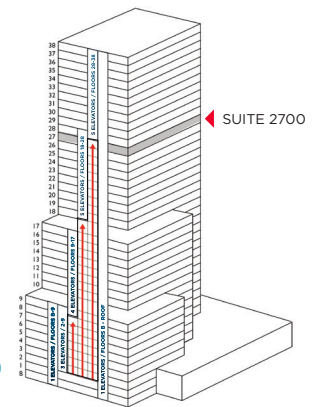

SUITE 2700

8,212 SF

MERCEDES ANGELL | +1 813 204 5344 | mercedes.angell@cushwake.com
BARRY OAKS, CCIM | +1 813 204 5307 | barry.oaks@cushwake.com
MARISSA ANGELL | +1 813 367 6437 | marissa.angell@cushwake.com