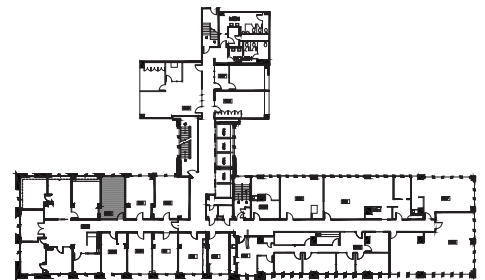

SUITE 303

1,684 RSF

KEY PLAN

LEAH MASSON

Senior Director
+1 206 215 9803
leah.masson@cushwake.com

BRANDON BURMEISTER

Senior Director
+1 206 215 9702
brandon.burmeister@cushwake.com