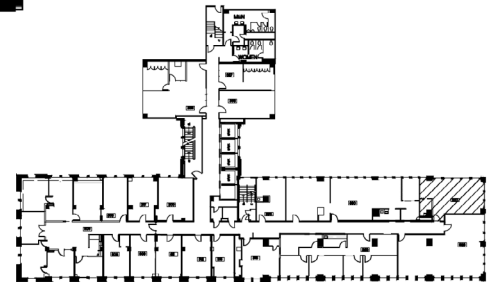

SUITE 327

663 RSF

KEY PLAN

LEAH MASSON

Senior Director
+1 206 215 9803
leah.masson@cushwake.com

BRANDON BURMEISTER

Senior Director
+1 206 215 9702
brandon.burmeister@cushwake.com