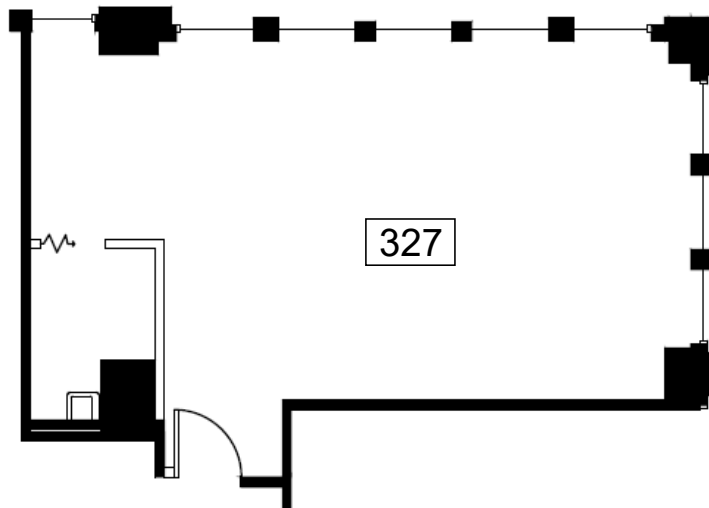

SUITE 327

902 RSF

KEY PLAN

LEAH MASSON

Senior Director
+1 206 215 9803
leah.masson@cushwake.com

BRANDON BURMEISTER

Senior Director
+1 206 215 9702
brandon.burmeister@cushwake.com