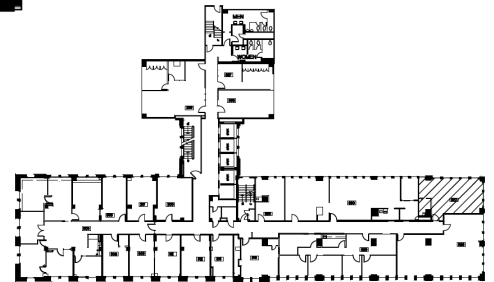

SUITE 327

902 RSF

KEY PLAN

LEAH MASSON

Senior Director
+1 206 215 9803
leah.masson@cushwake.com

BRANDON BURMEISTER

Senior Director
+1 206 215 9702
brandon.burmeister@cushwake.com