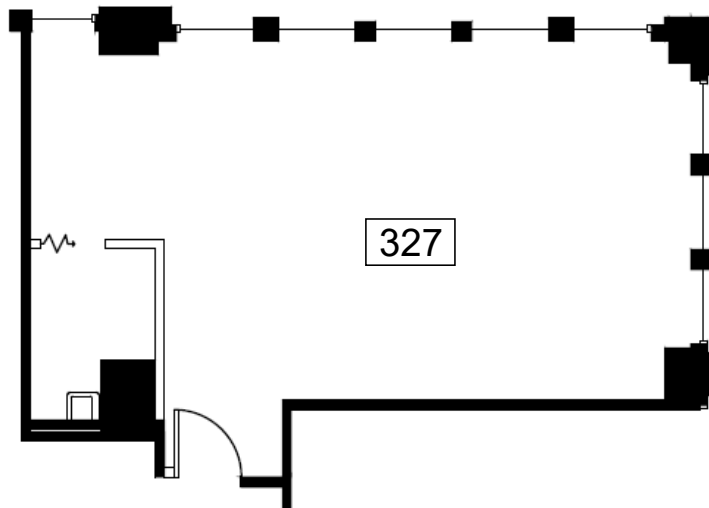

SUITE 327

663 RSF

KEY PLAN

LEAH MASSON

Senior Director
+1 206 215 9803
leah.masson@cushwake.com

BRANDON BURMEISTER

Senior Director
+1 206 215 9702
brandon.burmeister@cushwake.com