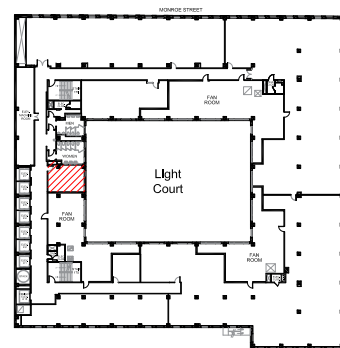

120

SOUTH LASALLE

SUITE 1740 433 RSF

Mason Taylor
Executive Managing Director
+1 312.470.2337
Mason.Taylor@cushwake.com

Paige Krueger
Director
+1 949.554.9643
Paige.Krueger@cushwake.com