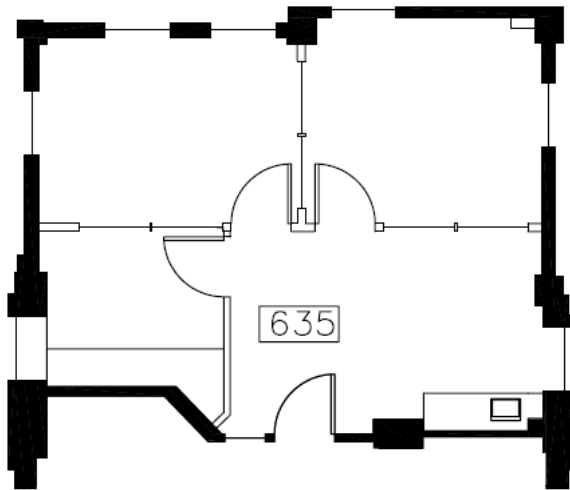

SUITE 635

628 RSF

KEY PLAN

LEAH MASSON

Senior Director
+1 206 215 9803

leah.masson@cushwake.com

BRANDON BURMEISTER

Senior Director
+1 206 215 9702