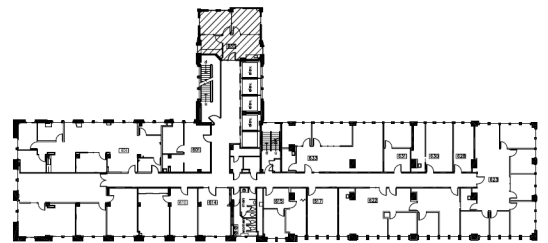

SUITE 635

628 RSF

KEY PLAN

LEAH MASSON

Senior Director
+1 206 215 9803

leah.masson@cushwake.com

BRANDON BURMEISTER

Senior Director
+1 206 215 9702