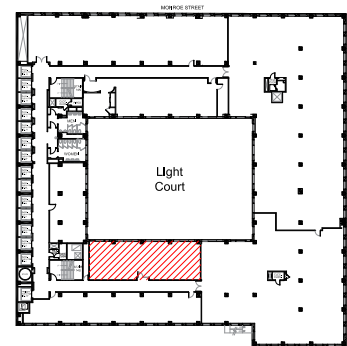

120

SOUTH LASALLE

SUITE 1440

1,809 RSF

Mason Taylor
Executive Managing Director
+1 312.470.2337
Mason.Taylor@cushwake.com

Paige Krueger
Director
+1 949.554.9643
Paige.Krueger@cushwake.com