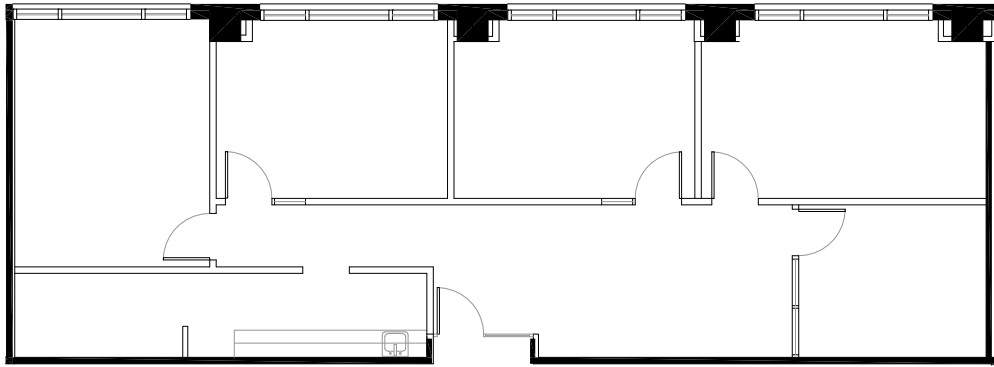

120

SOUTH LASALLE

SUITE 1440

1,809 RSF

Mason Taylor
Executive Managing Director
+1 312.470.2337
Mason.Taylor@cushwake.com

Paige Krueger
Director
+1 949.554.9643
Paige.Krueger@cushwake.com