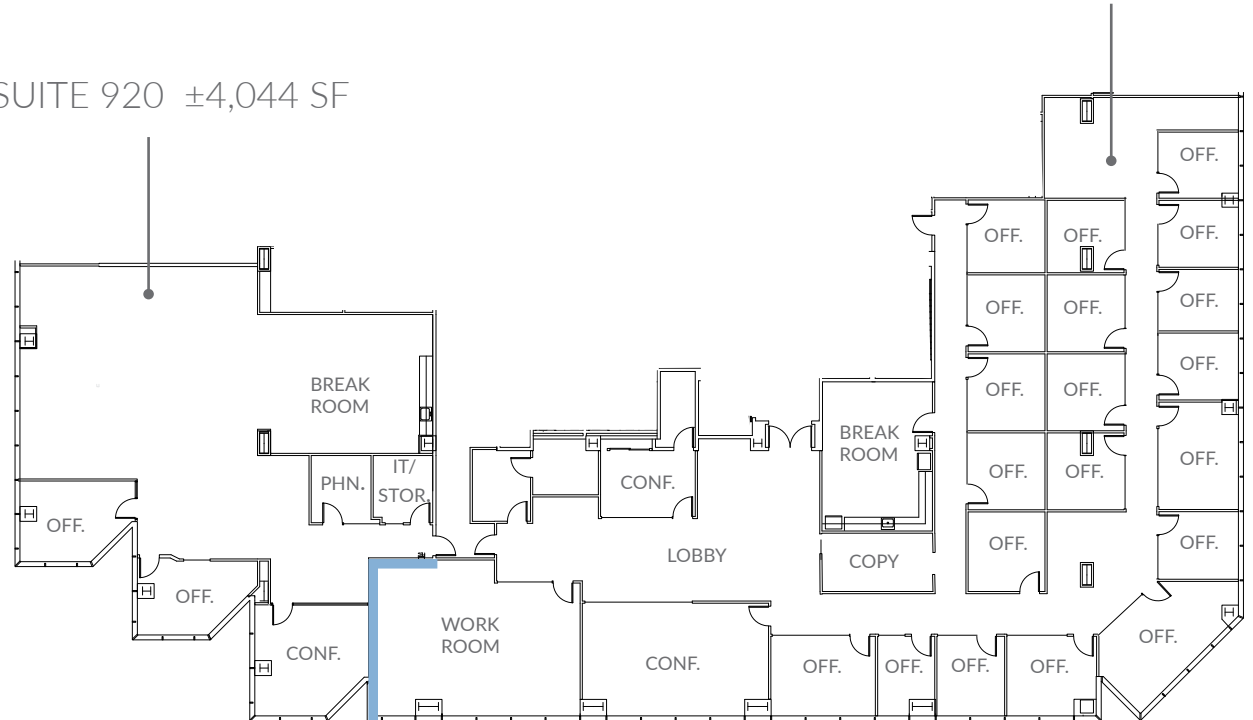

9TH FLOOR

±4,044 SF to ±13,460 SF

SUITE 900

- › 20 Offices
- › 5 Conference Rooms
- › 1 Work Room
- › Break Room

SUITE 920

- › 2 Offices
- › 1 Phone Room
- › 1 Conference Room
- › Break Room
- › IT / Storage Room

TOWER 1 | 3945 FREEDOM CIRCLE

SUITE 900 ±9,416 SF

SUITE 920 ±4,044 SF

— DEMISING WALL