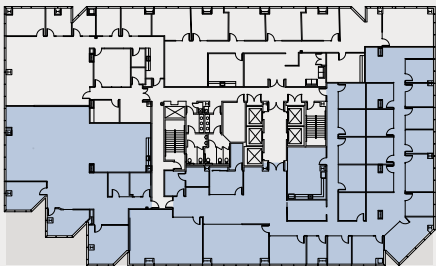

9TH FLOOR

±4,044 SF to ±13,460 SF

SUITE 900

- › 20 Offices
- › 5 Conference Rooms
- › 1 Work Room
- › Break Room

SUITE 920

- › 2 Offices
- › 1 Phone Room
- › 1 Conference Room
- › Break Room
- › IT / Storage Room

TOWER 1 | 3945 FREEDOM CIRCLE

SUITE 900 ±9,416 SF

SUITE 920 ±4,044 SF

— DEMISING WALL