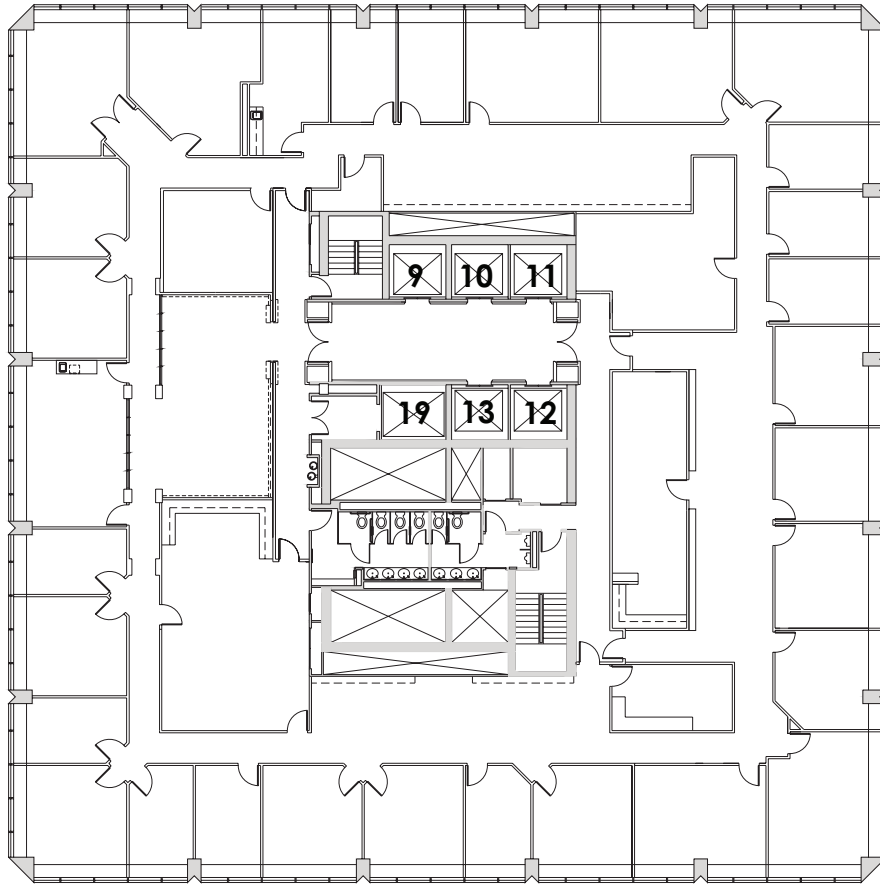

SUITE 2600

16,411 SF

MERCEDES ANGELL | +1 813 204 5344 | mercedes.angell@cushwake.com
BARRY OAKS, CCIM | +1 813 204 5307 | barry.oaks@cushwake.com
MARISSA ANGELL | +1 813 367 6437 | marissa.angell@cushwake.com