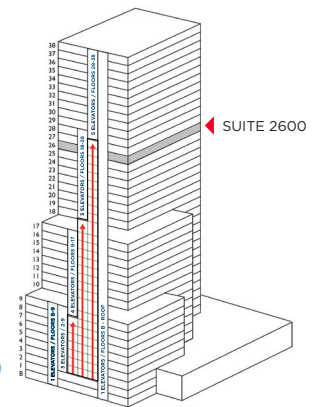

SUITE 2600

16,411 SF

MERCEDES ANGELL | +1 813 204 5344 | mercedes.angell@cushwake.com
BARRY OAKS, CCIM | +1 813 204 5307 | barry.oaks@cushwake.com
MARISSA ANGELL | +1 813 367 6437 | marissa.angell@cushwake.com