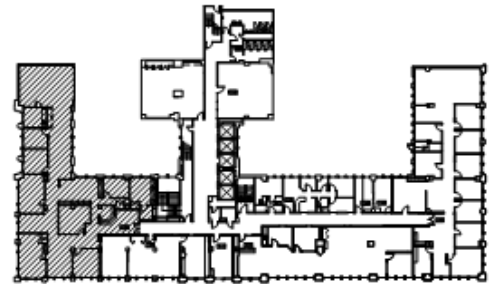

SUITE 230

5,079 RSF

KEY PLAN

LEAH MASSON

Senior Director
+1 206 215 9803
leah.masson@cushwake.com

BRANDON BURMEISTER

Senior Director
+1 206 215 9702
brandon.burmeister@cushwake.com