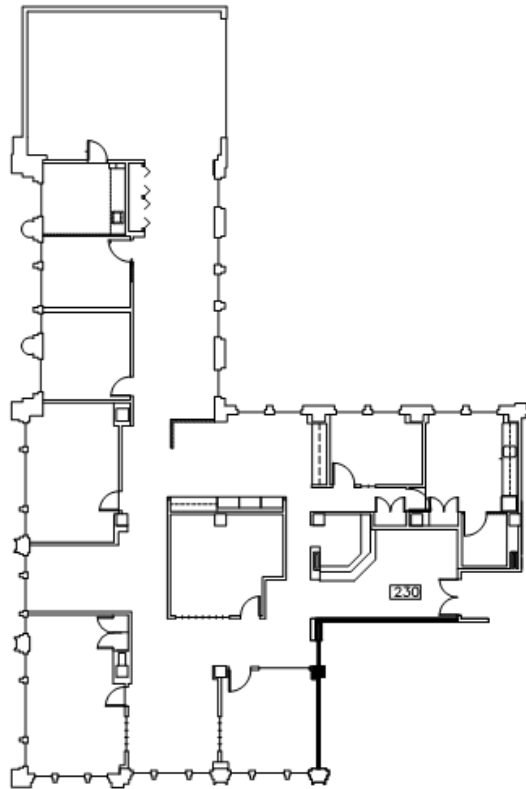

SUITE 230

5,079 RSF

KEY PLAN

LEAH MASSON

Senior Director
+1 206 215 9803
leah.masson@cushwake.com

BRANDON BURMEISTER

Senior Director
+1 206 215 9702
brandon.burmeister@cushwake.com