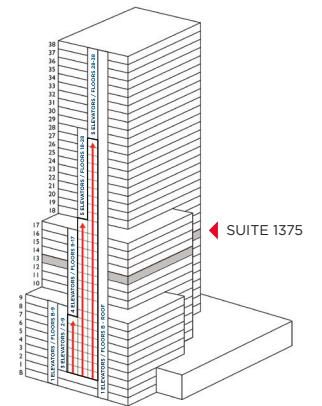

SUITE 1375

3,099 SF

MERCEDES ANGELL | +1 813 204 5344 | mercedes.angell@cushwake.com
BARRY OAKS, CCIM | +1 813 204 5307 | barry.oaks@cushwake.com
MARISSA ANGELL | +1 813 367 6437 | marissa.angell@cushwake.com