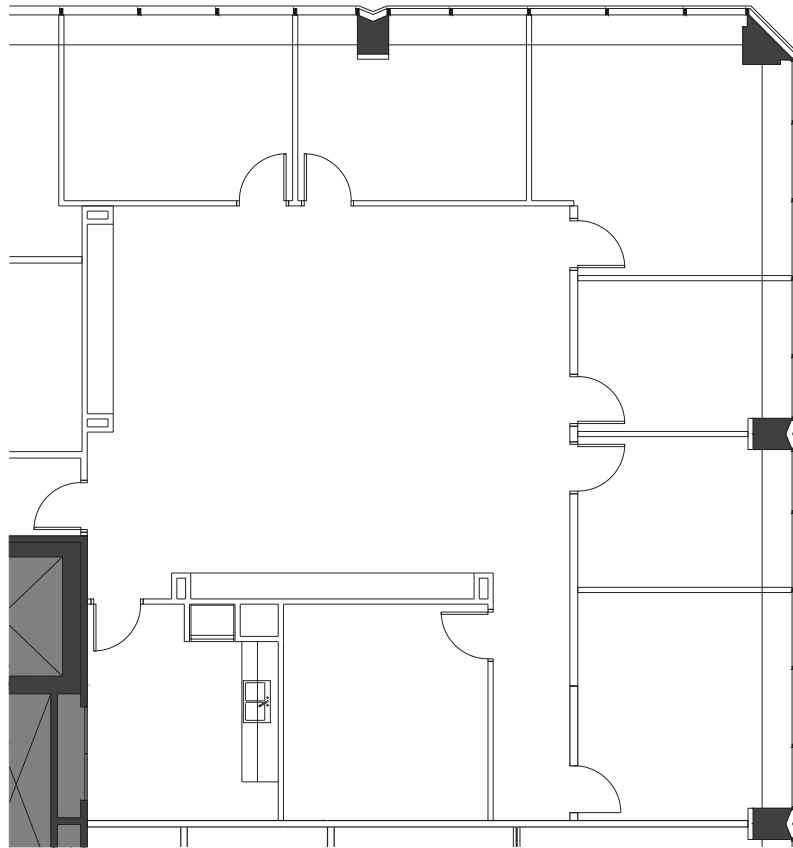

SUITE 1375

3,099 SF

MERCEDES ANGELL | +1 813 204 5344 | mercedes.angell@cushwake.com
BARRY OAKS, CCIM | +1 813 204 5307 | barry.oaks@cushwake.com
MARISSA ANGELL | +1 813 367 6437 | marissa.angell@cushwake.com