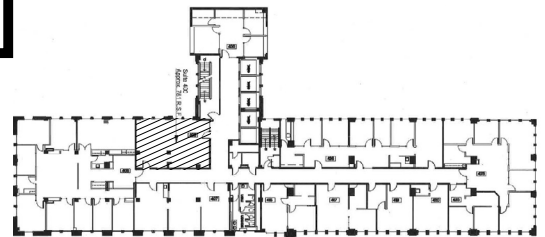

SUITE 400

781 RSF

KEY PLAN

LEAH MASSON

Senior Director
+1 206 215 9803

leah.masson@cushwake.com

BRANDON BURMEISTER

Senior Director
+1 206 215 9702