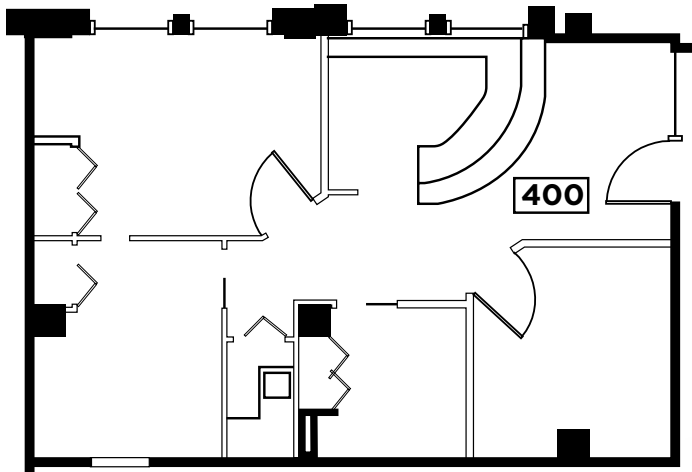

SUITE 400

781 RSF

KEY PLAN

LEAH MASSON

Senior Director
+1 206 215 9803

leah.masson@cushwake.com

BRANDON BURMEISTER

Senior Director
+1 206 215 9702