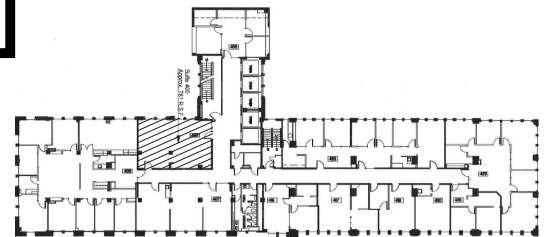

SUITE 400

896 RSF

KEY PLAN

LEAH MASSON

Senior Director
+1 206 215 9803
leah.masson@cushwake.com

BRANDON BURMEISTER

Senior Director
+1 206 215 9702
brandon.burmeister@cushwake.com