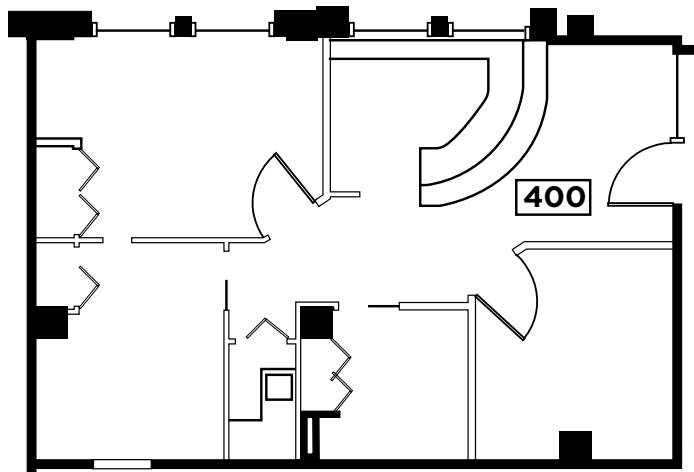

SUITE 400

896 RSF

KEY PLAN

LEAH MASSON

Senior Director
+1 206 215 9803
leah.masson@cushwake.com

BRANDON BURMEISTER

Senior Director
+1 206 215 9702
brandon.burmeister@cushwake.com