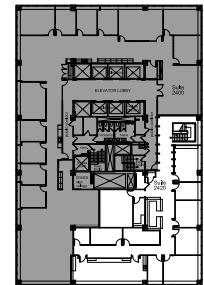

20
SOUTH CLARK

SUITE 2420

5,188 RSF

Mason Taylor
Executive Managing Director
+1 312.470.2337
Mason.Taylor@cushwake.com

Paige Krueger
Director
+1 949.554.9643
Paige.Krueger@cushwake.com