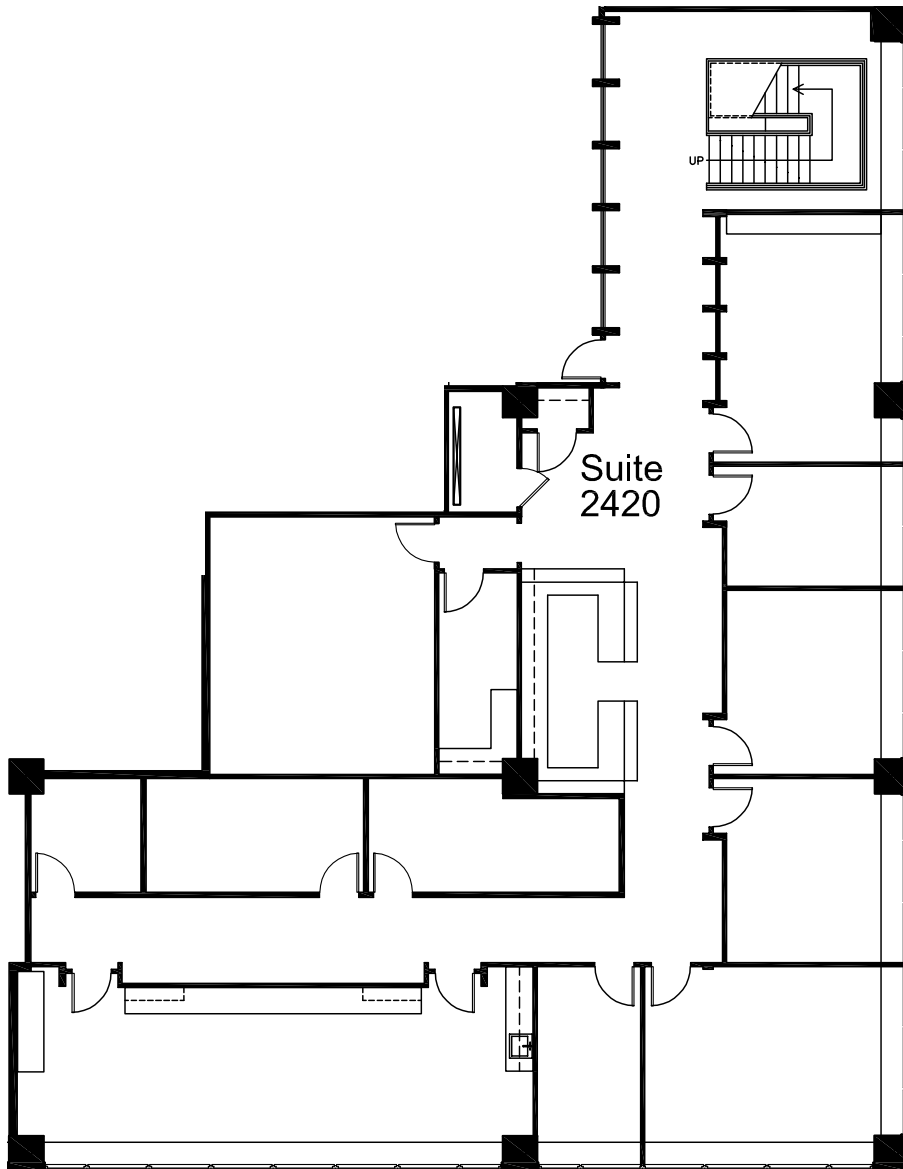

20
SOUTH CLARK

SUITE 2420

5,188 RSF

Mason Taylor
Executive Managing Director
+1 312.470.2337
Mason.Taylor@cushwake.com

Paige Krueger
Director
+1 949.554.9643
Paige.Krueger@cushwake.com