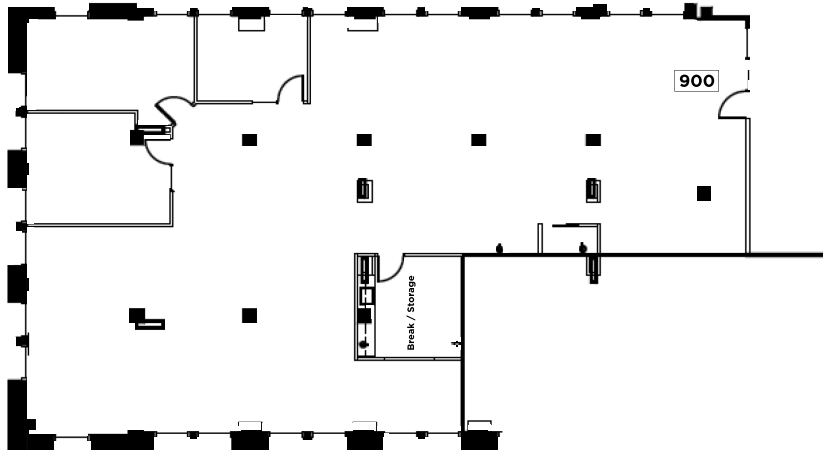

SUITE 900

4,245 RSF

KEY PLAN

LEAH MASSON

Senior Director
+1 206 215 9803
leah.masson@cushwake.com

BRANDON BURMEISTER

Senior Director
+1 206 215 9702
brandon.burmeister@cushwake.com