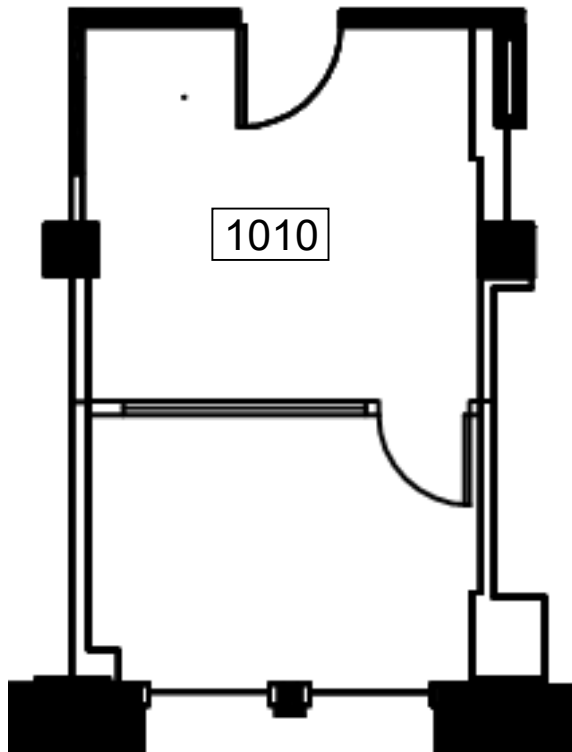

SUITE 1010

295 RSF

KEY PLAN

LEAH MASSON

Senior Director
+1 206 215 9803
leah.masson@cushwake.com

BRANDON BURMEISTER

Senior Director
+1 206 215 9702
brandon.burmeister@cushwake.com