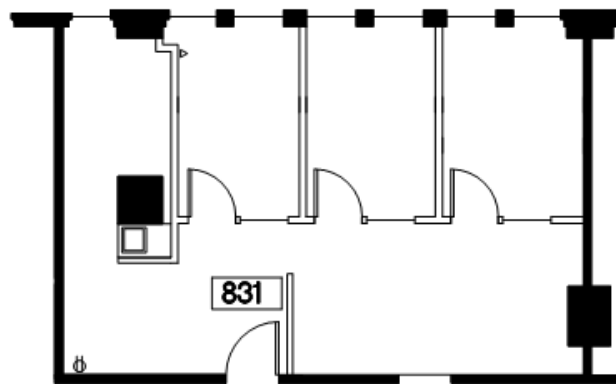

SUITE 831

755 RSF

KEY PLAN

LEAH MASSON

Senior Director
+1 206 215 9803
leah.masson@cushwake.com

BRANDON BURMEISTER

Senior Director
+1 206 215 9702
brandon.burmeister@cushwake.com