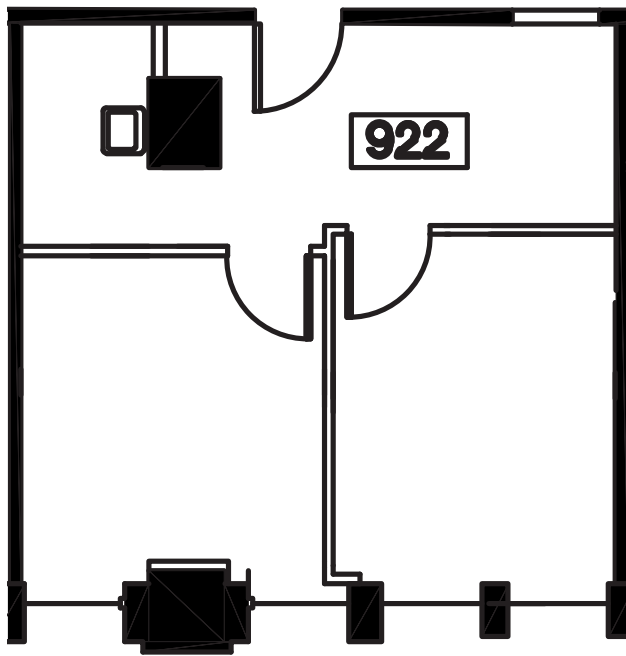

SUITE 922

616 RSF

KEY PLAN

LEAH MASSON

Senior Director
+1 206 215 9803
leah.masson@cushwake.com

BRANDON BURMEISTER

Senior Director
+1 206 215 9702
brandon.burmeister@cushwake.com