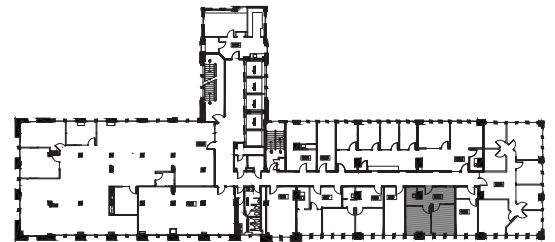

SUITE 922

616 RSF

KEY PLAN

LEAH MASSON

Senior Director
+1 206 215 9803
leah.masson@cushwake.com

BRANDON BURMEISTER

Senior Director
+1 206 215 9702
brandon.burmeister@cushwake.com