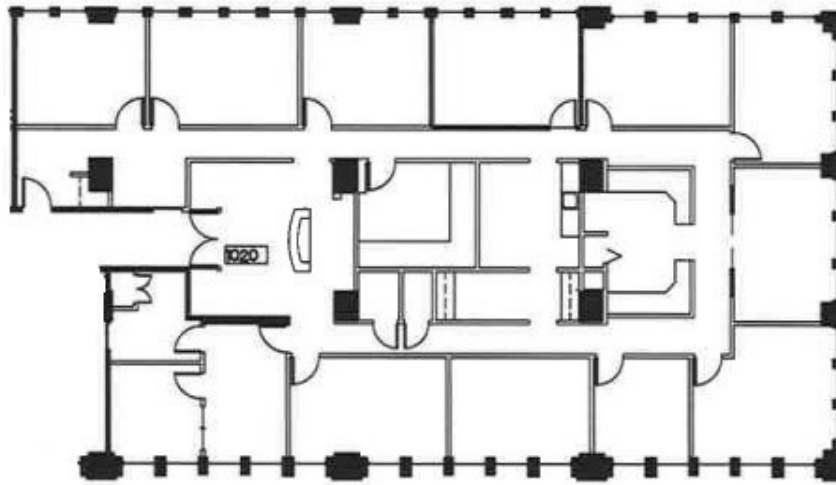

SUITE 1030

5,269 RSF

KEY PLAN

LEAH MASSON

Senior Director
+1 206 215 9803
leah.masson@cushwake.com

BRANDON BURMEISTER

Senior Director
+1 206 215 9702
brandon.burmeister@cushwake.com