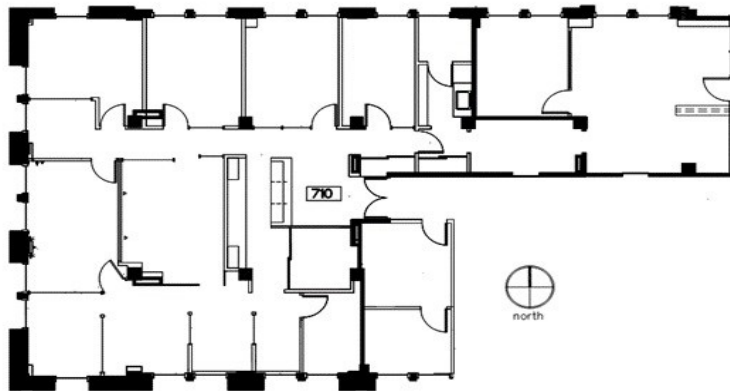

SUITE 710

4,125 RSF

KEY PLAN

LEAH MASSON

Senior Director
+1 206 215 9803

leah.masson@cushwake.com

BRANDON BURMEISTER

Senior Director
+1 206 215 9702