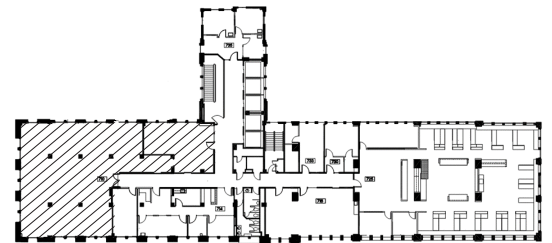

SUITE 710

4,125 RSF

KEY PLAN

LEAH MASSON

Senior Director
+1 206 215 9803

leah.masson@cushwake.com

BRANDON BURMEISTER

Senior Director
+1 206 215 9702