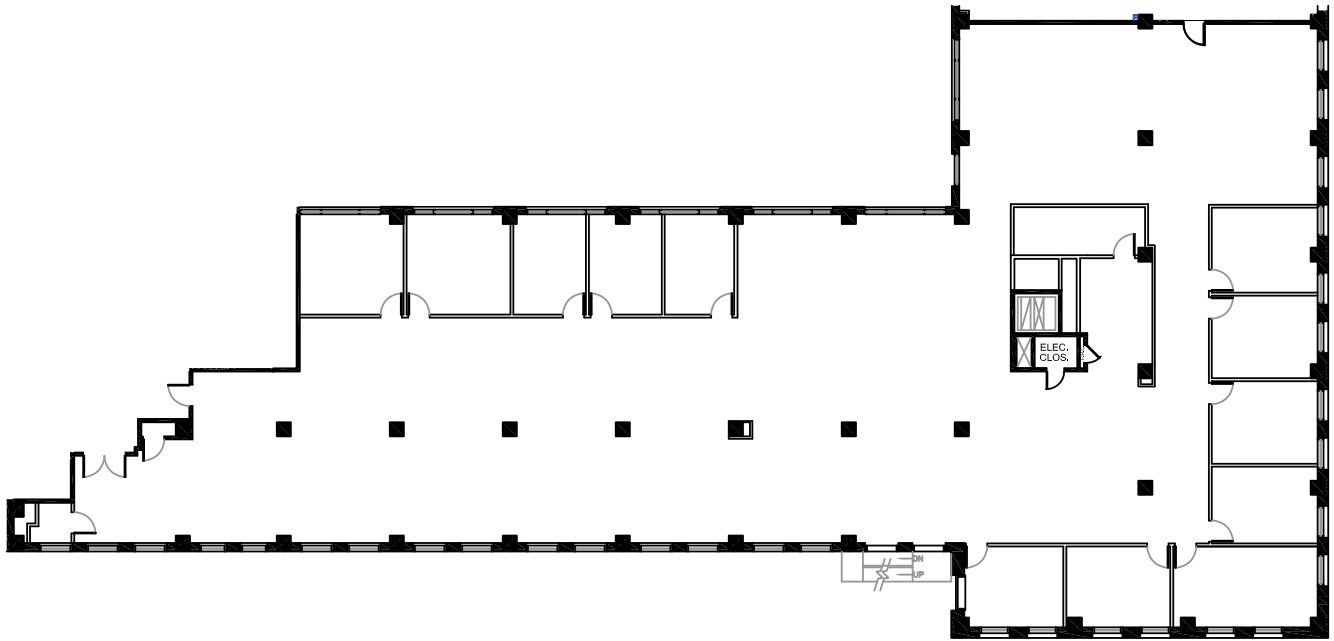

120

SOUTH LASALLE

SUITE 1850

11,417 RSF

Mason Taylor
Executive Managing Director
+1 312.470.2337
Mason.Taylor@cushwake.com

Paige Krueger
Director
+1 949.554.9643
Paige.Krueger@cushwake.com