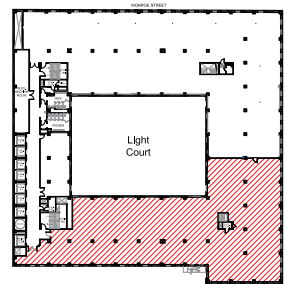

120

SOUTH LASALLE

SUITE 1850

11,417 RSF

Mason Taylor
Executive Managing Director
+1 312.470.2337
Mason.Taylor@cushwake.com

Paige Krueger
Director
+1 949.554.9643
Paige.Krueger@cushwake.com