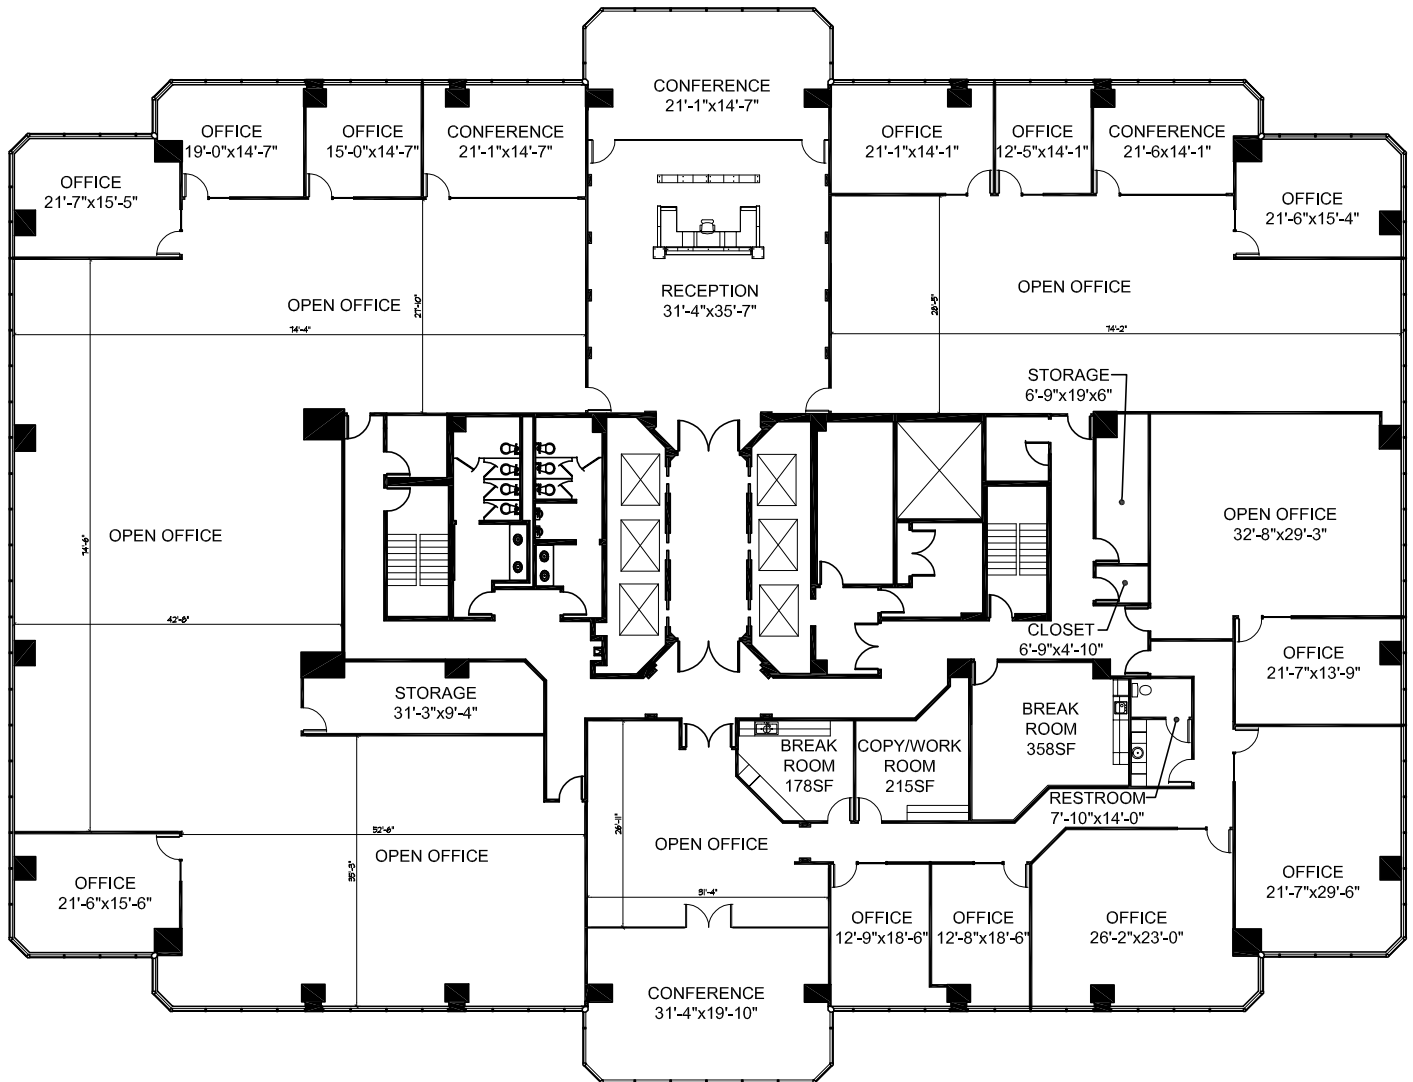

METRO CENTER

FOSTER CITY / CA

950 Tower Lane - Suite 1400

• ±22,915 SF

For leasing information, contact:

Ben Paul
+1 650 401 2123
ben.paul@cushwake.com

Clarke Funkhouser
+1 650 619 5579
clarke.funkhouser@jll.com