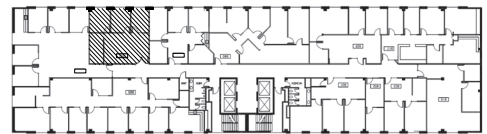

SUITE 993

1,048 RSF

KEY PLAN

LEAH MASSON

Senior Director
+1 206 215 9803
leah.masson@cushwake.com

BRANDON BURMEISTER

Senior Director
+1 206 215 9702
brandon.burmeister@cushwake.com