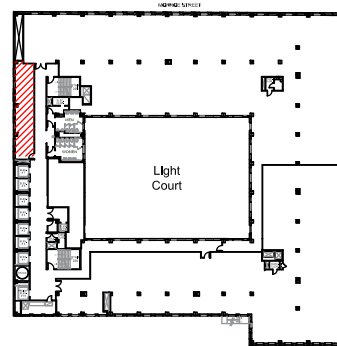

120

SOUTH LASALLE

SUITE 2201

766 RSF

Mason Taylor
Executive Managing Director
+1 312.470.2337
Mason.Taylor@cushwake.com

Paige Krueger
Director
+1 949.554.9643
Paige.Krueger@cushwake.com