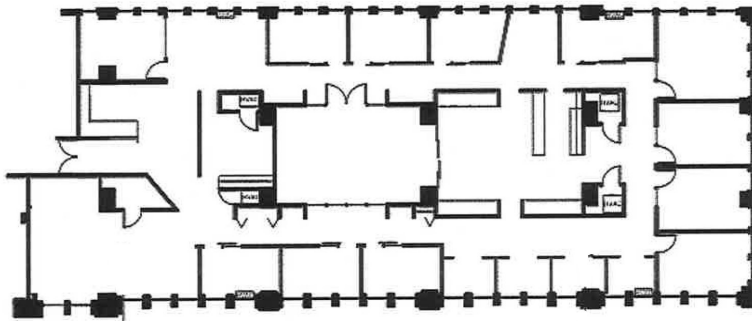

SUITE 525

6,913 RSF

KEY PLAN

LEAH MASSON

Senior Director
+1 206 215 9803
leah.masson@cushwake.com

BRANDON BURMEISTER

Senior Director
+1 206 215 9702
brandon.burmeister@cushwake.com