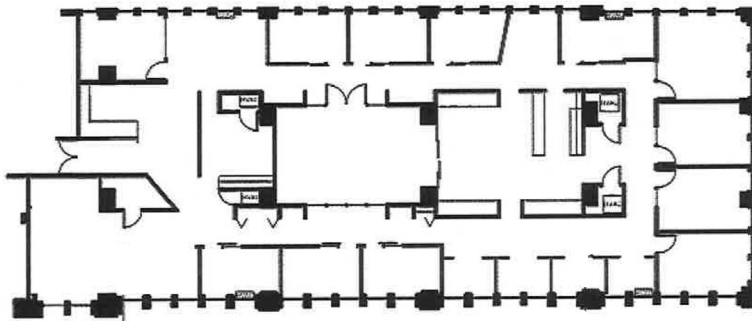

SUITE 525

6,377 RSF

KEY PLAN

LEAH MASSON

Senior Director
+1 206 215 9803

leah.masson@cushwake.com

BRANDON BURMEISTER

Senior Director
+1 206 215 9702