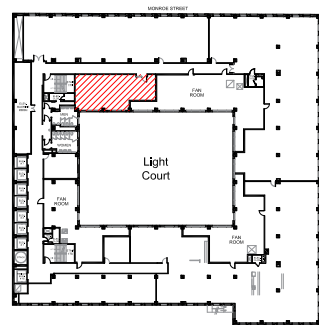

120

SOUTH LASALLE

SUITE 1720

1,288 RSF

Mason Taylor
Executive Managing Director
+1 312.470.2337
Mason.Taylor@cushwake.com

Paige Krueger
Director
+1 949.554.9643
Paige.Krueger@cushwake.com