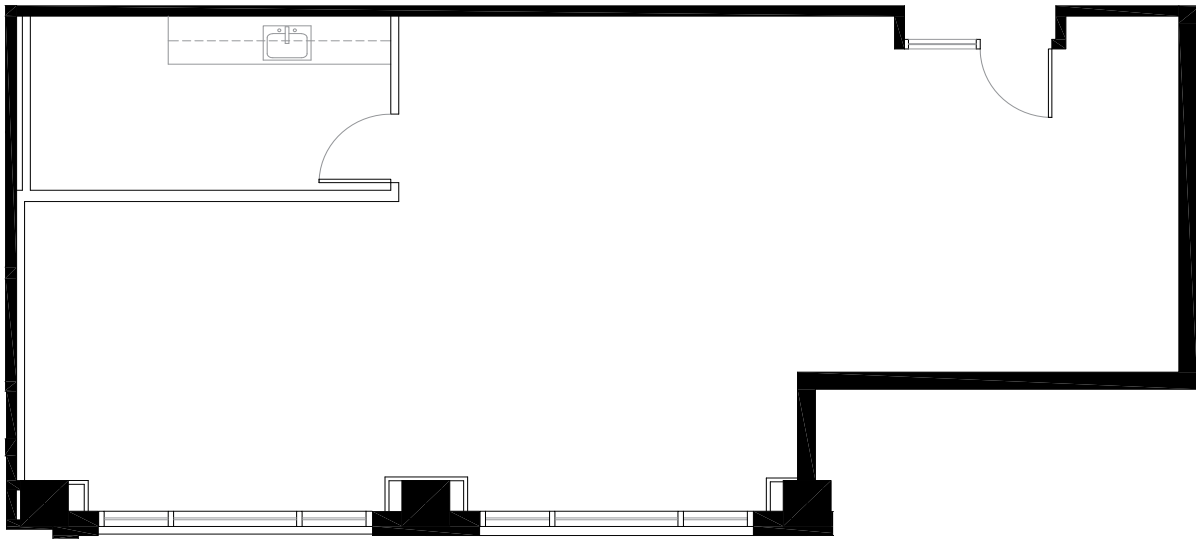

120

SOUTH LASALLE

SUITE 1720

1,288 RSF

Mason Taylor
Executive Managing Director
+1 312.470.2337
Mason.Taylor@cushwake.com

Paige Krueger
Director
+1 949.554.9643
Paige.Krueger@cushwake.com