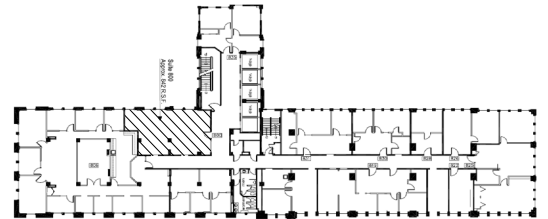

SUITE 800

842 RSF

KEY PLAN

LEAH MASSON

Senior Director
+1 206 215 9803

leah.masson@cushwake.com

BRANDON BURMEISTER

Senior Director
+1 206 215 9702