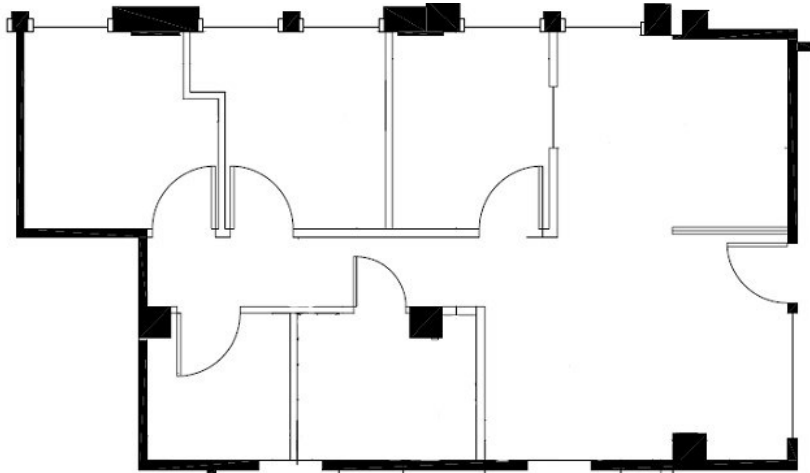

SUITE 800

842 RSF

KEY PLAN

LEAH MASSON

Senior Director
+1 206 215 9803

leah.masson@cushwake.com

BRANDON BURMEISTER

Senior Director
+1 206 215 9702