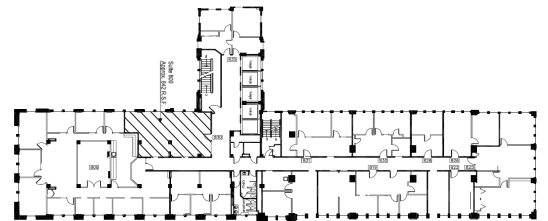

SUITE 800

916 RSF

KEY PLAN

LEAH MASSON

Senior Director
+1 206 215 9803
leah.masson@cushwake.com

BRANDON BURMEISTER

Senior Director
+1 206 215 9702
brandon.burmeister@cushwake.com