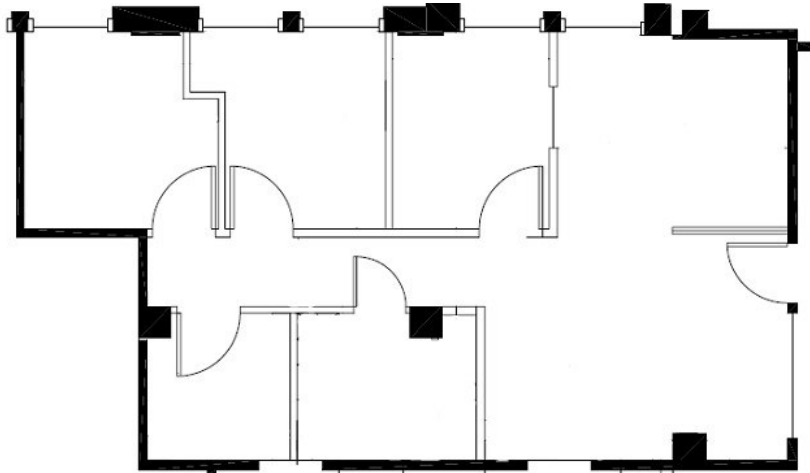

SUITE 800

916 RSF

KEY PLAN

LEAH MASSON

Senior Director
+1 206 215 9803
leah.masson@cushwake.com

BRANDON BURMEISTER

Senior Director
+1 206 215 9702
brandon.burmeister@cushwake.com