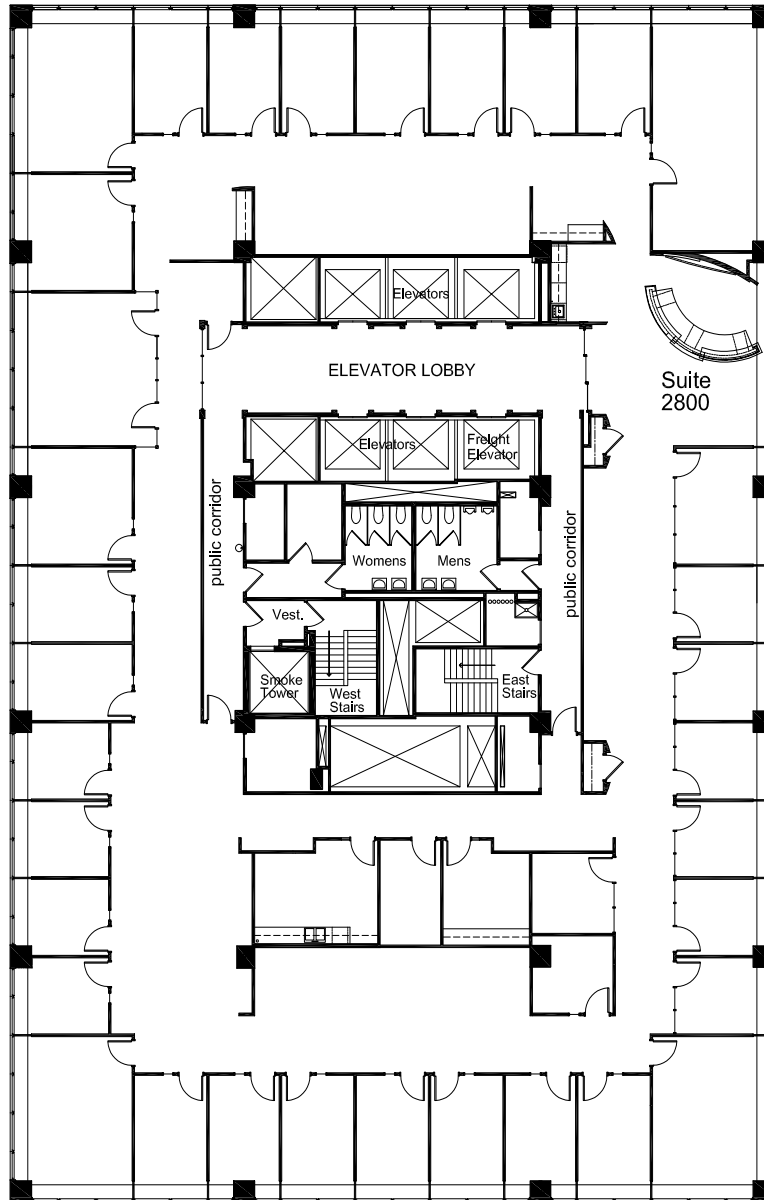

20
SOUTH CLARK

SUITE 2800

14,147 RSF

Mason Taylor
Executive Managing Director
+1 312.470.2337
Mason.Taylor@cushwake.com

Paige Krueger
Director
+1 949.554.9643
Paige.Krueger@cushwake.com