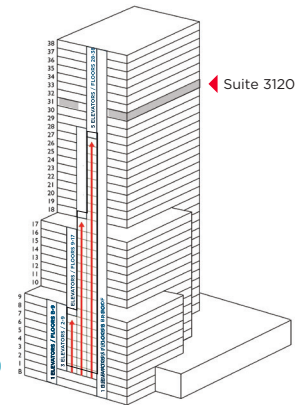

# SUITE 3120

1,302 SF

MERCEDES ANGELL | +1 813 204 5344 | mercedes.angell@cushwake.com  
BARRY OAKS, CCIM | +1 813 204 5307 | barry.oaks@cushwake.com  
MARISSA ANGELL | +1 813 367 6437 | marissa.angell@cushwake.com