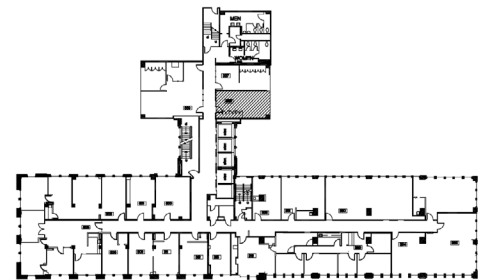

SUITE 336

427 RSF

KEY PLAN

LEAH MASSON

Senior Director
+1 206 215 9803

leah.masson@cushwake.com

BRANDON BURMEISTER

Senior Director
+1 206 215 9702