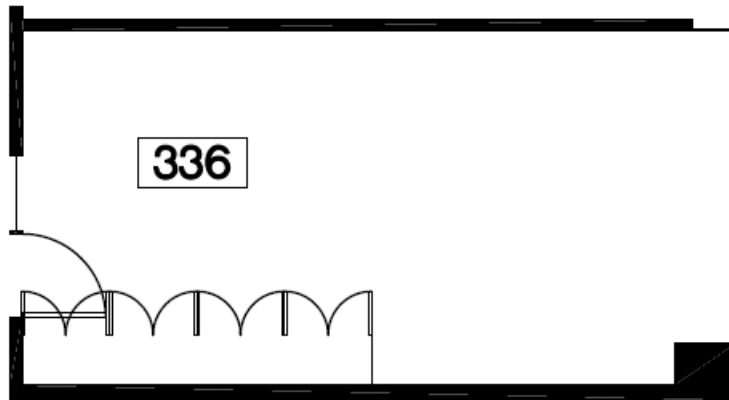

SUITE 336

427 RSF

KEY PLAN

LEAH MASSON

Senior Director
+1 206 215 9803

leah.masson@cushwake.com

BRANDON BURMEISTER

Senior Director
+1 206 215 9702