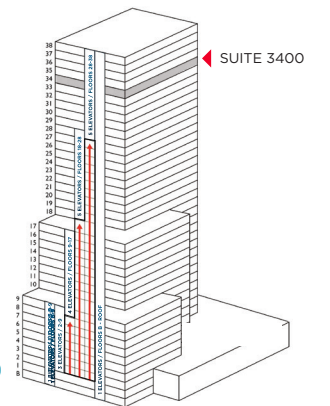

# SUITE 3440

6,732 SF

MERCEDES ANGELL | +1 813 204 5344 | mercedes.angell@cushwake.com  
BARRY OAKS, CCIM | +1 813 204 5307 | barry.oaks@cushwake.com  
MARISSA ANGELL | +1 813 367 6437 | marissa.angell@cushwake.com