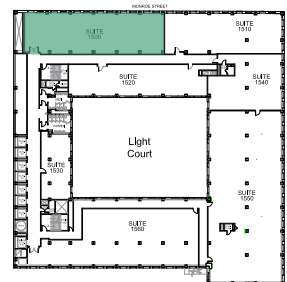

120

SOUTH LASALLE

SUITE 1500 3,726 RSF

Mason Taylor
Executive Managing Director
+1 312.470.2337
Mason.Taylor@cushwake.com

Paige Krueger
Director
+1 949.554.9643
Paige.Krueger@cushwake.com