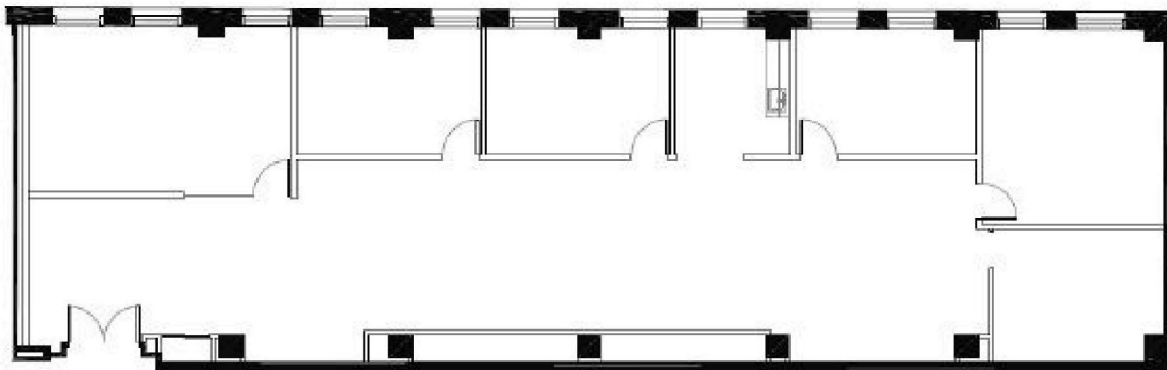

120

SOUTH LASALLE

SUITE 1500 3,726 RSF

Mason Taylor
Executive Managing Director
+1 312.470.2337
Mason.Taylor@cushwake.com

Paige Krueger
Director
+1 949.554.9643
Paige.Krueger@cushwake.com