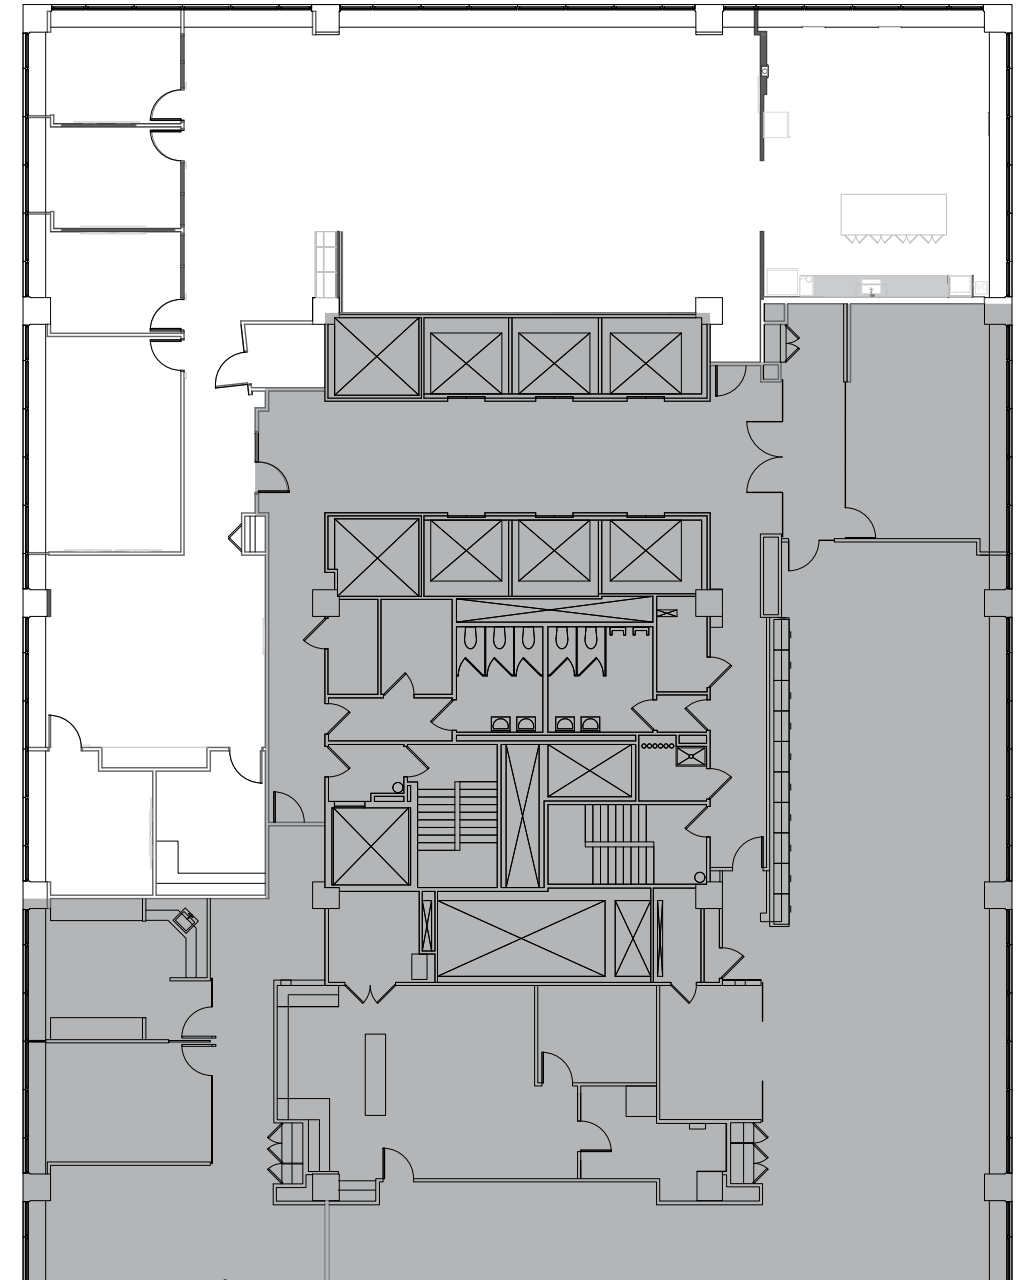

20
SOUTH CLARK

SUITE 2750

5,565 RSF

Mason Taylor
Executive Managing Director
+1 312.470.2337
Mason.Taylor@cushwake.com

Paige Krueger
Director
+1 949.554.9643
Paige.Krueger@cushwake.com