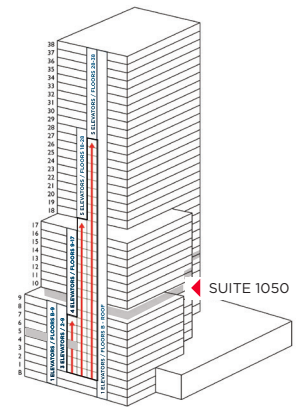

SUITE 1050

12,670 SF

MERCEDES ANGELL | +1 813 204 5344 | mercedes.angell@cushwake.com
BARRY OAKS, CCIM | +1 813 204 5307 | barry.oaks@cushwake.com
MARISSA ANGELL | +1 813 367 6437 | marissa.angell@cushwake.com