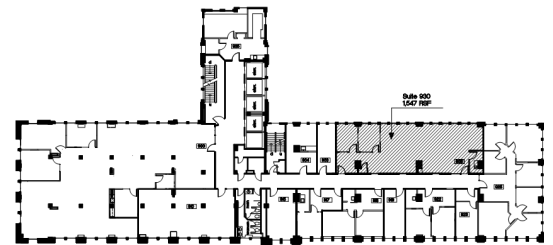

SUITE 930

1,926 RSF

KEY PLAN

LEAH MASSON

Senior Director
+1 206 215 9803
leah.masson@cushwake.com

BRANDON BURMEISTER

Senior Director
+1 206 215 9702
brandon.burmeister@cushwake.com