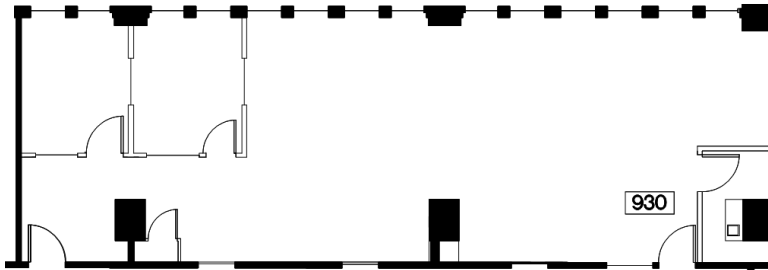

SUITE 930

1,926 RSF

KEY PLAN

LEAH MASSON

Senior Director
+1 206 215 9803
leah.masson@cushwake.com

BRANDON BURMEISTER

Senior Director
+1 206 215 9702
brandon.burmeister@cushwake.com