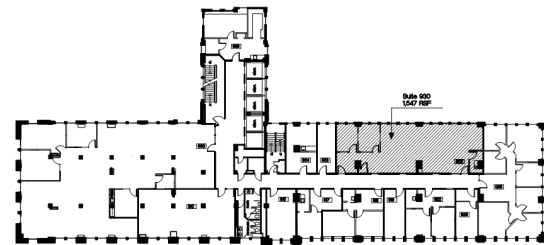

SUITE 930

1,547 RSF

KEY PLAN

LEAH MASSON

Senior Director
+1 206 215 9803

leah.masson@cushwake.com

BRANDON BURMEISTER

Senior Director
+1 206 215 9702