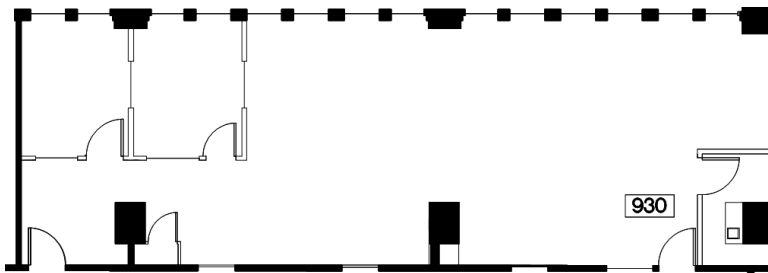

SUITE 930

1,547 RSF

KEY PLAN

LEAH MASSON

Senior Director
+1 206 215 9803

leah.masson@cushwake.com

BRANDON BURMEISTER

Senior Director
+1 206 215 9702