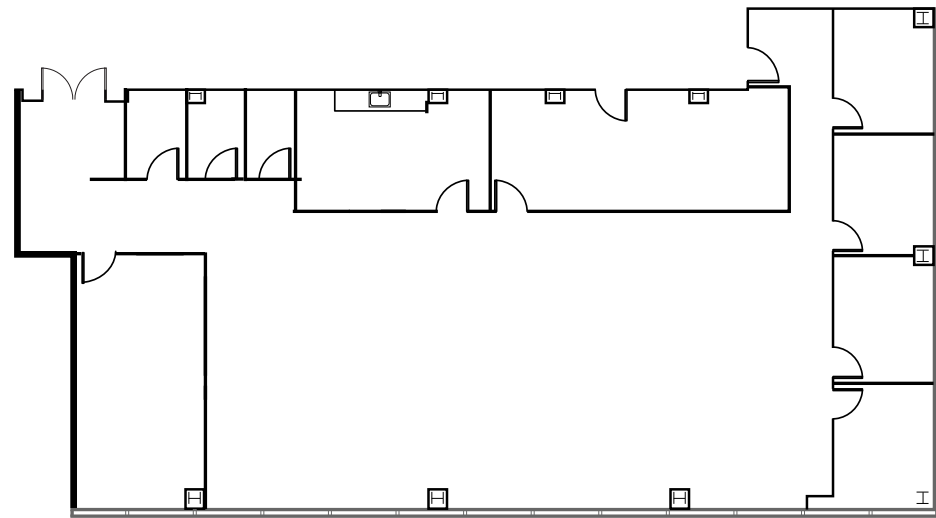

ONE BAY

AVAILABLE

Suite 850 ±4,832 RSF

- 4 Private Offices
- 2 Conference Rooms
- Storage Closet
- Kitchen
- Open Space
- Corner office with Bay views

MONTARA MOUNTAIN VIEW