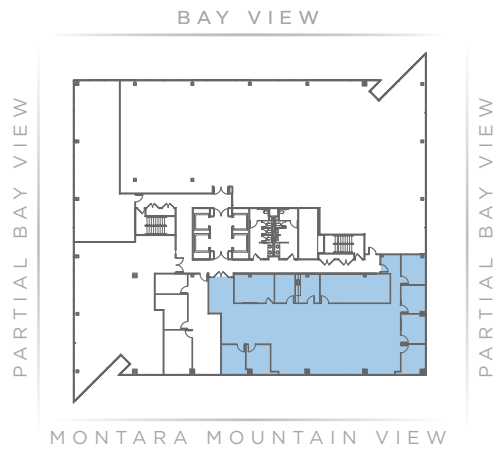

ONE BAY

AVAILABLE

Suite 850 ±4,832 RSF

- 4 Private Offices
- 2 Conference Rooms
- Storage Closet
- Kitchen
- Open Space
- Corner office with Bay views

MONTARA MOUNTAIN VIEW