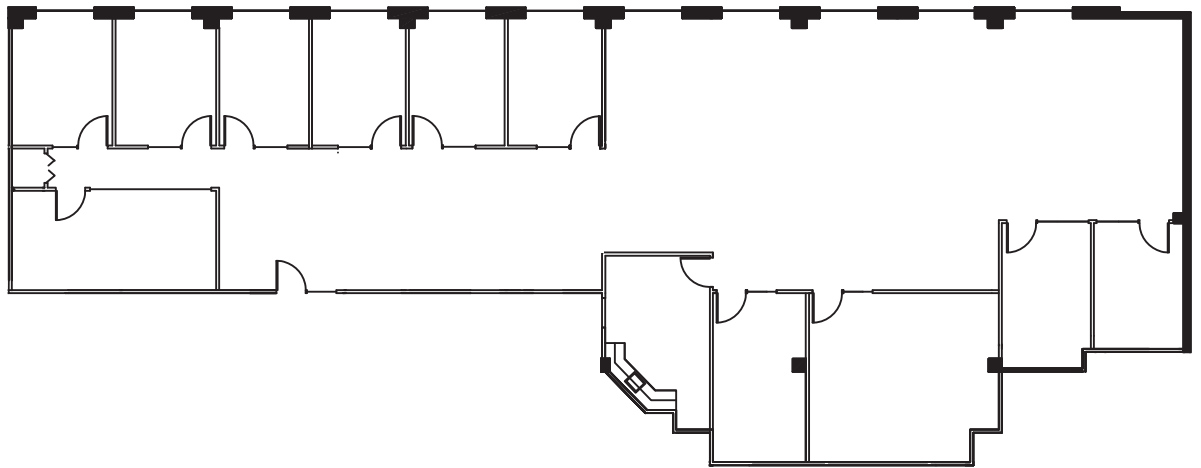

SUITE 331

4,900 RSF

KEY PLAN

LEAH MASSON

Senior Director
+1 206 215 9803
leah.masson@cushwake.com

BRANDON BURMEISTER

Senior Director
+1 206 215 9702
brandon.burmeister@cushwake.com