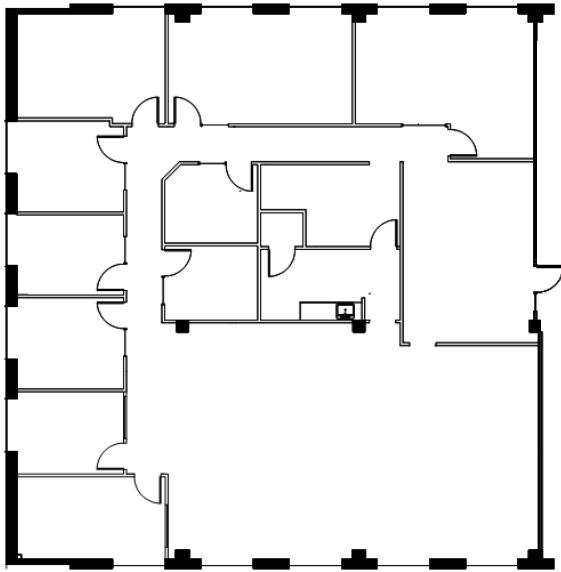

SUITE 236

4,545 RSF

KEY PLAN

LEAH MASSON

Senior Director
+1 206 215 9803
leah.masson@cushwake.com

BRANDON BURMEISTER

Senior Director
+1 206 215 9702
brandon.burmeister@cushwake.com