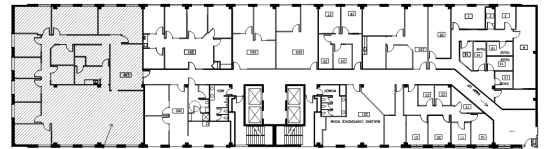

SUITE 236

4,545 RSF

KEY PLAN

LEAH MASSON

Senior Director
+1 206 215 9803
leah.masson@cushwake.com

BRANDON BURMEISTER

Senior Director
+1 206 215 9702
brandon.burmeister@cushwake.com