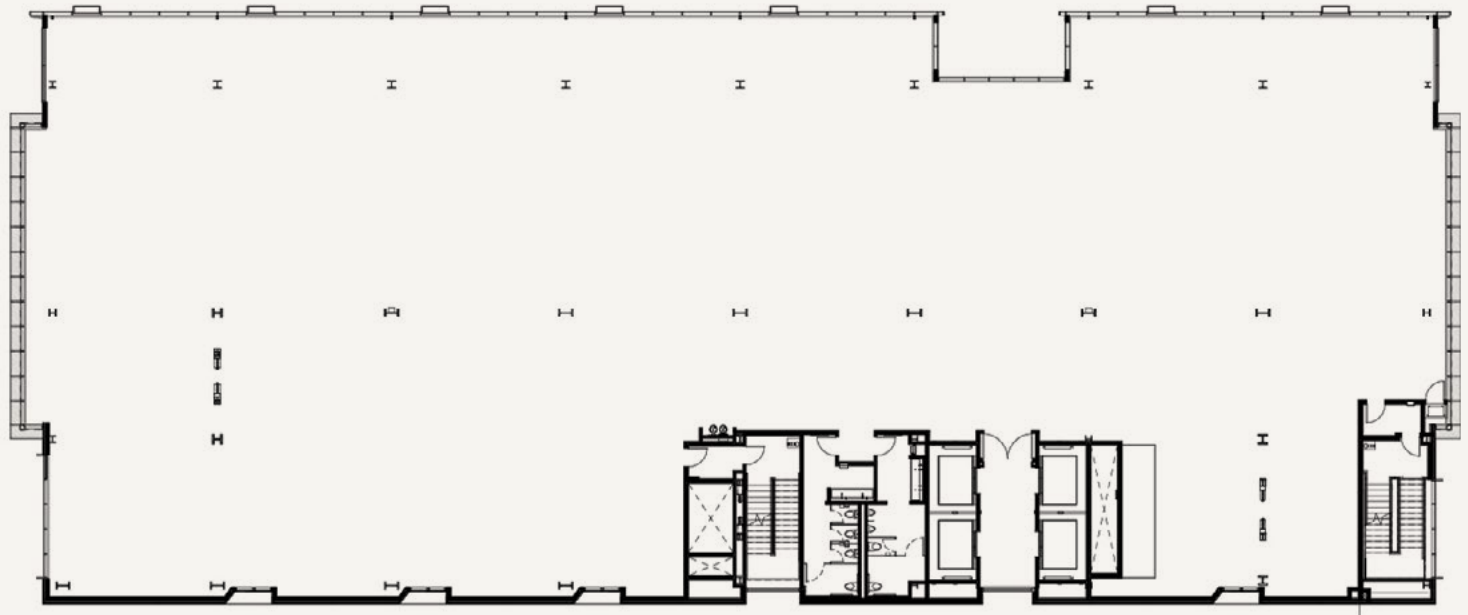

### 2 FLOOR 2 ±23,218 SF

**DAVID HIEBERT**

+1 650 320 0250  
david.hiebert@cushwake.com  
LIC #01189320

**BRANDON BAIN**

+1 408 615 3416  
brandon.bain@cushwake.com  
LIC #01308375

**SOFIA LUNDELL**

+1 650 320 0220  
sofia.lundell@cushwake.com  
LIC #02201946

### 3 FLOOR 3 ±28,766 SF

**DAVID HIEBERT**

+1 650 320 0250  
david.hiebert@cushwake.com  
LIC #01189320

**BRANDON BAIN**

+1 408 615 3416  
brandon.bain@cushwake.com  
LIC #01308375

**SOFIA LUNDELL**

+1 650 320 0220  
sofia.lundell@cushwake.com  
LIC #02201946