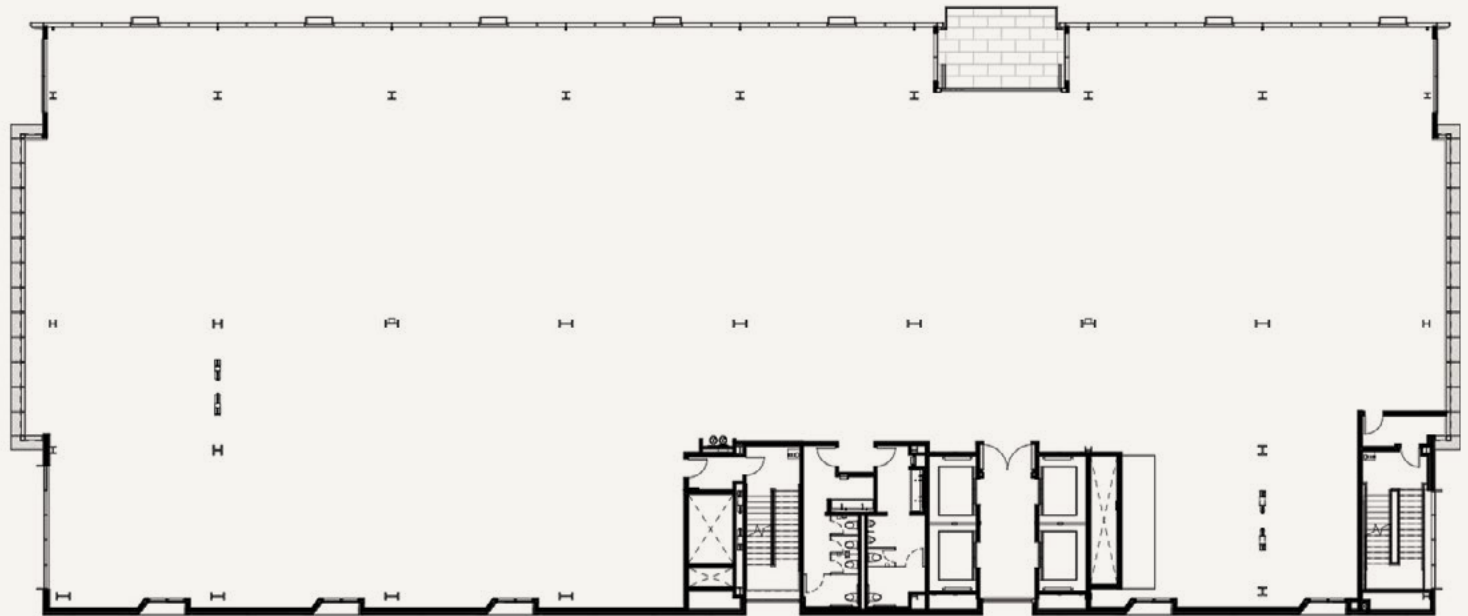

4 FLOOR 4
±29,132 SF

DAVID HIEBERT

+1 650 320 0250
david.hiebert@cushwake.com
LIC #01189320

BRANDON BAIN

+1 408 615 3416
brandon.bain@cushwake.com
LIC #01308375

SOFIA LUNDELL

+1 650 320 0220
sofia.lundell@cushwake.com
LIC #02201946