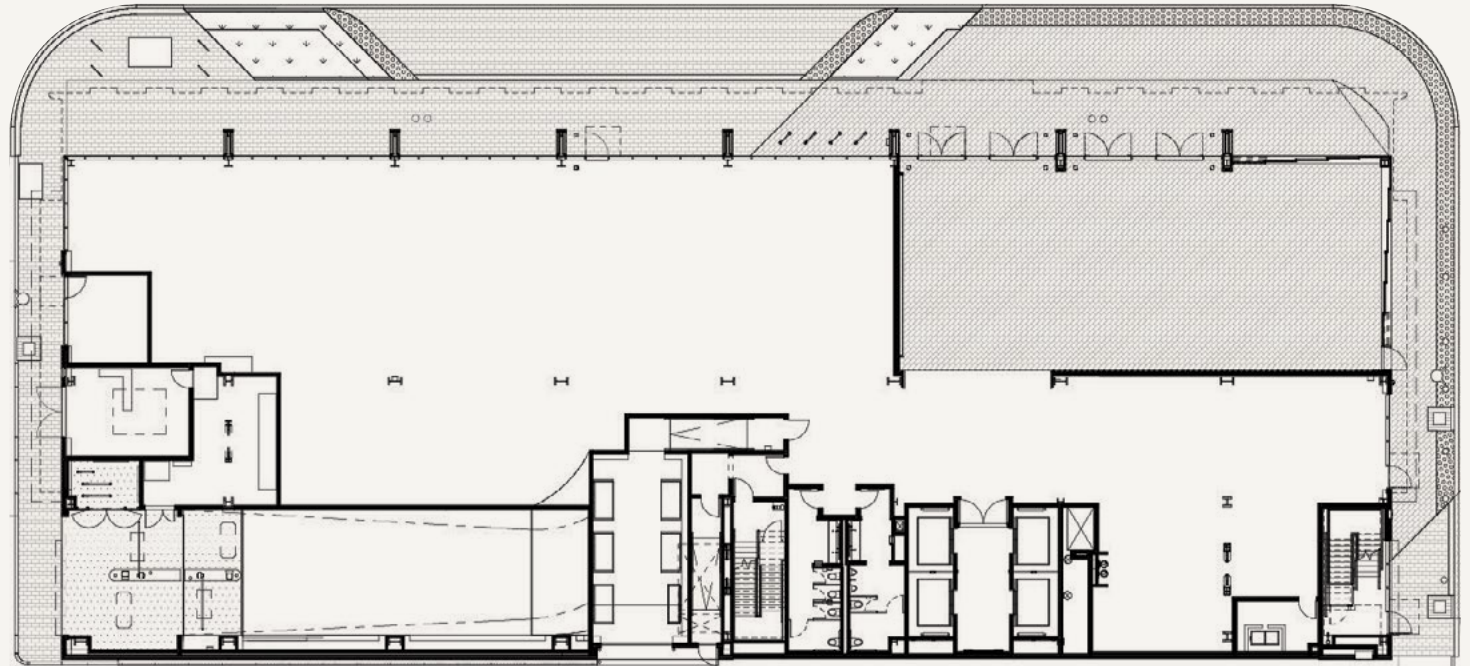

### 1 FLOOR 1 ±12,377 SF

**DAVID HIEBERT**

+1 650 320 0250  
david.hiebert@cushwake.com  
LIC #01189320

**BRANDON BAIN**

+1 408 615 3416  
brandon.bain@cushwake.com  
LIC #01308375

**SOFIA LUNDELL**

+1 650 320 0220  
sofia.lundell@cushwake.com  
LIC #02201946

### 2 FLOOR 2 ±23,218 SF

**DAVID HIEBERT**

+1 650 320 0250  
david.hiebert@cushwake.com  
LIC #01189320

**BRANDON BAIN**

+1 408 615 3416  
brandon.bain@cushwake.com  
LIC #01308375

**SOFIA LUNDELL**

+1 650 320 0220  
sofia.lundell@cushwake.com  
LIC #02201946