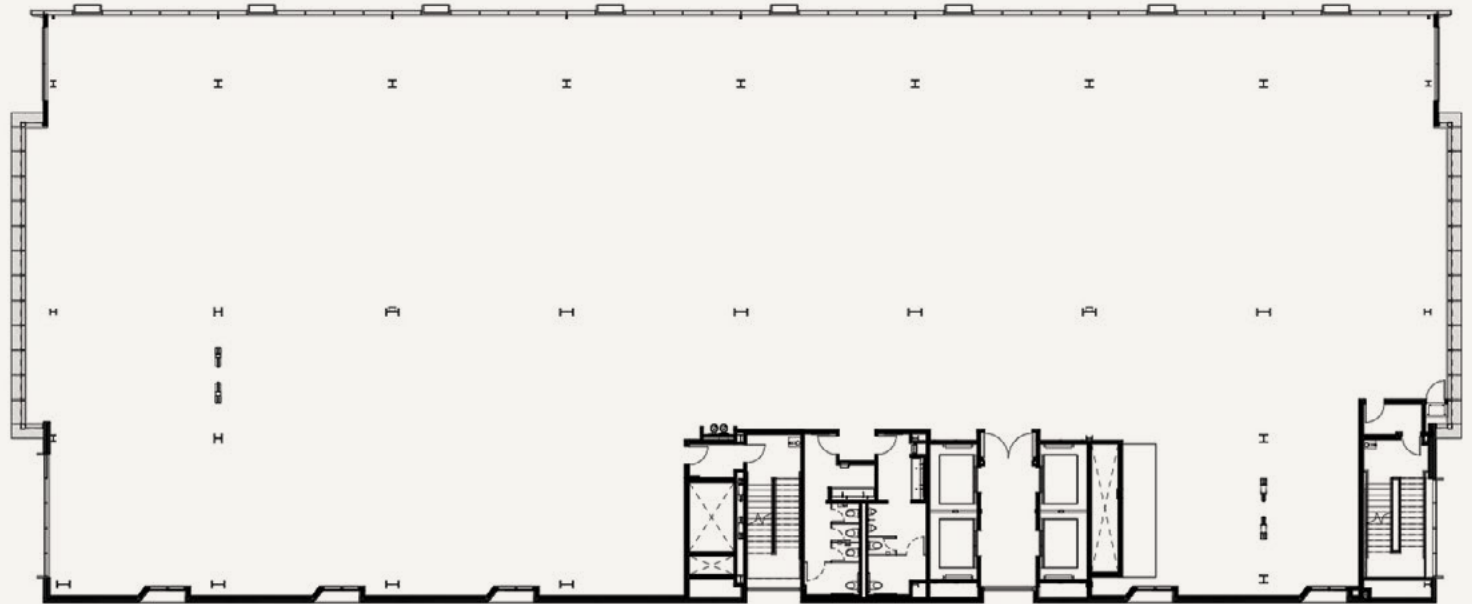

6 FLOOR 6
±29,084 SF

DAVID HIEBERT

+1 650 320 0250
david.hiebert@cushwake.com
LIC #01189320

BRANDON BAIN

+1 408 615 3416
brandon.bain@cushwake.com
LIC #01308375

SOFIA LUNDELL

+1 650 320 0220
sofia.lundell@cushwake.com
LIC #02201946