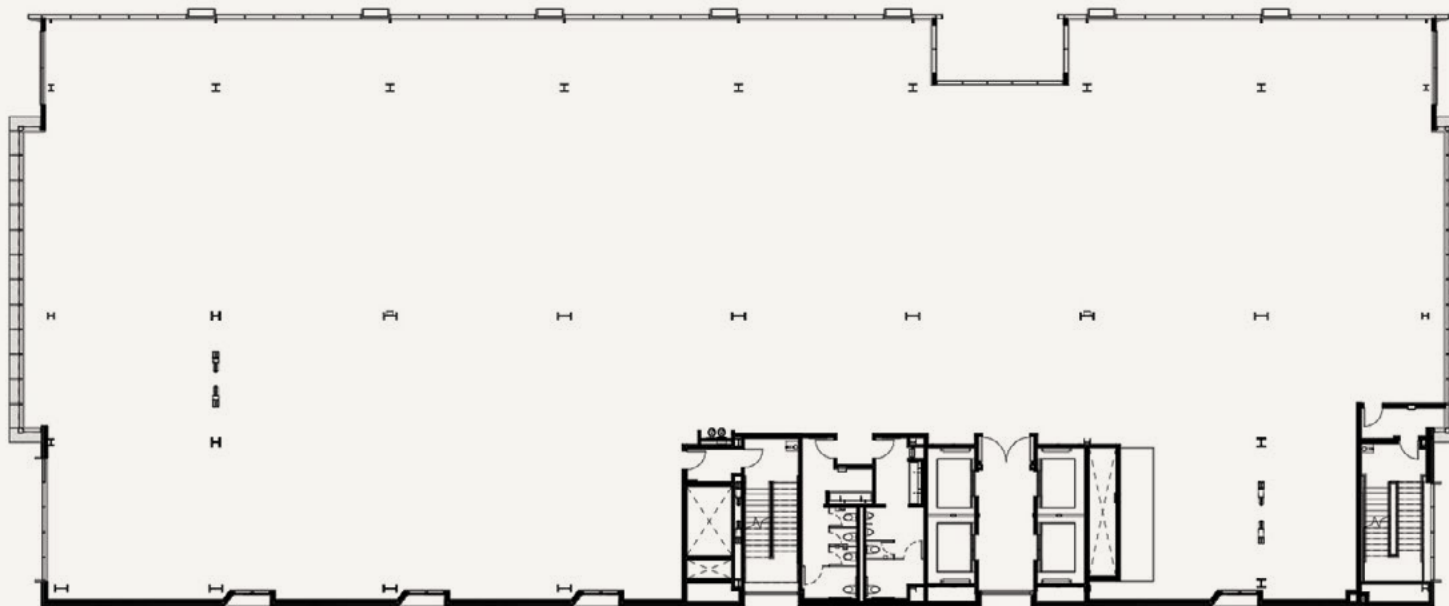

5 FLOOR 5

±28,767 SF

DAVID HIEBERT

+1 650 320 0250
david.hiebert@cushwake.com
LIC #01189320

BRANDON BAIN

+1 408 615 3416
brandon.bain@cushwake.com
LIC #01308375

SOFIA LUNDELL

+1 650 320 0220
sofia.lundell@cushwake.com
LIC #02201946