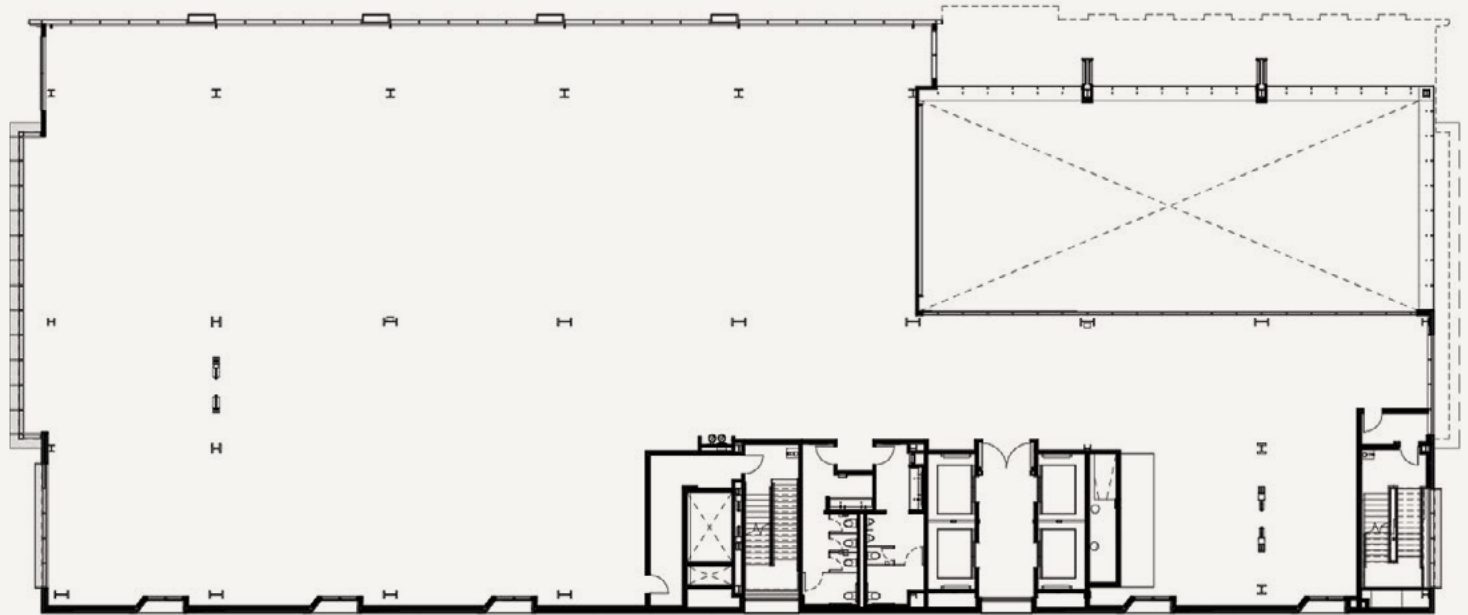

### 1 FLOOR 1 ±12,377 SF

**DAVID HIEBERT**

+1 650 320 0250  
david.hiebert@cushwake.com  
LIC #01189320

**BRANDON BAIN**

+1 408 615 3416  
brandon.bain@cushwake.com  
LIC #01308375

**SOFIA LUNDELL**

+1 650 320 0220  
sofia.lundell@cushwake.com  
LIC #02201946

### 2 FLOOR 2 ±23,218 SF

**DAVID HIEBERT**

+1 650 320 0250  
david.hiebert@cushwake.com  
LIC #01189320

**BRANDON BAIN**

+1 408 615 3416  
brandon.bain@cushwake.com  
LIC #01308375

**SOFIA LUNDELL**

+1 650 320 0220  
sofia.lundell@cushwake.com  
LIC #02201946