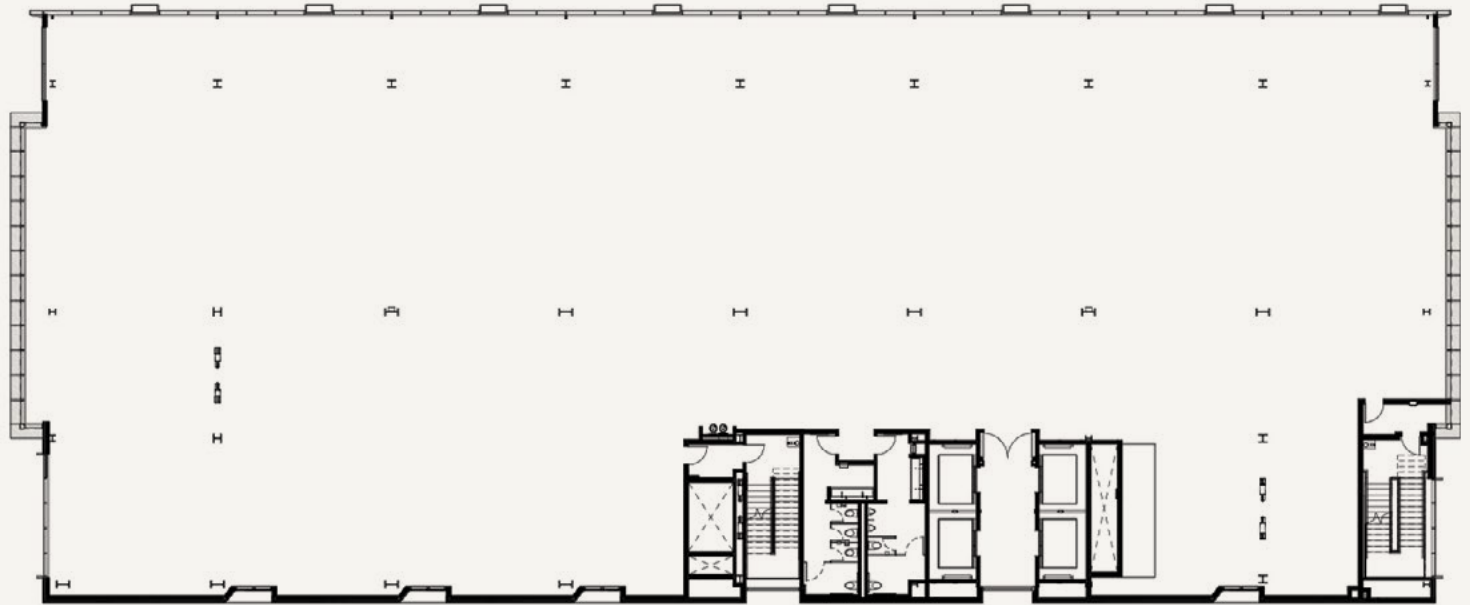

7 FLOOR 7

±29,073 SF

DAVID HIEBERT

+1 650 320 0250
david.hiebert@cushwake.com
LIC #01189320

BRANDON BAIN

+1 408 615 3416
brandon.bain@cushwake.com
LIC #01308375

SOFIA LUNDELL

+1 650 320 0220
sofia.lundell@cushwake.com
LIC #02201946