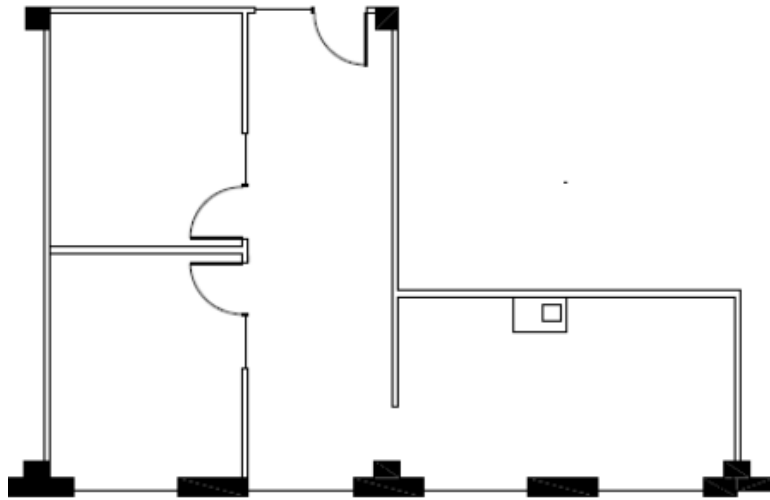

SUITE 260

885 RSF

KEY PLAN

LEAH MASSON

Senior Director
+1 206 215 9803
leah.masson@cushwake.com

BRANDON BURMEISTER

Senior Director
+1 206 215 9702
brandon.burmeister@cushwake.com