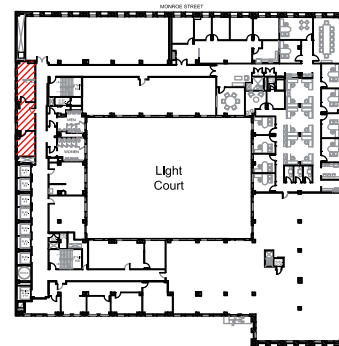

120

SOUTH LASALLE

SUITE 1901

708 RSF

Mason Taylor
Executive Managing Director
+1 312.470.2337
Mason.Taylor@cushwake.com

Paige Krueger
Director
+1 949.554.9643
Paige.Krueger@cushwake.com