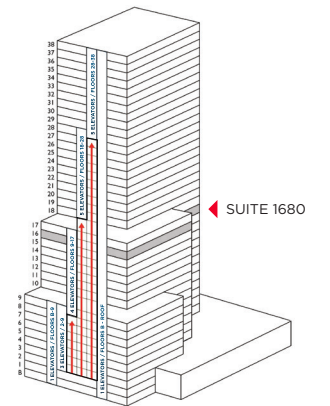

SUITE 1680

2,326 SF

MERCEDES ANGELL | +1 813 204 5344 | mercedes.angell@cushwake.com
BARRY OAKS, CCIM | +1 813 204 5307 | barry.oaks@cushwake.com
MARISSA ANGELL | +1 813 367 6437 | marissa.angell@cushwake.com