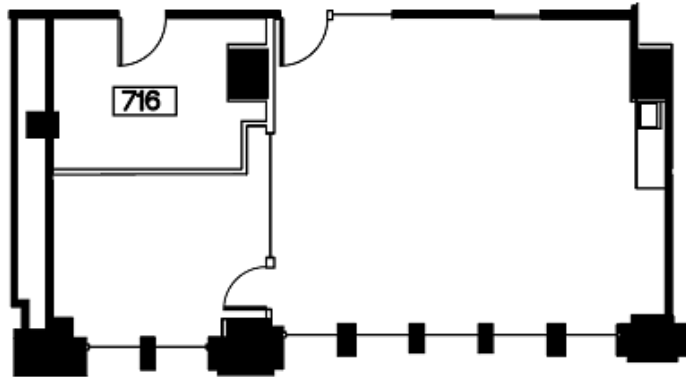

SUITE 716

1,046 RSF

KEY PLAN

LEAH MASSON

Senior Director
+1 206 215 9803
leah.masson@cushwake.com

BRANDON BURMEISTER

Senior Director
+1 206 215 9702
brandon.burmeister@cushwake.com