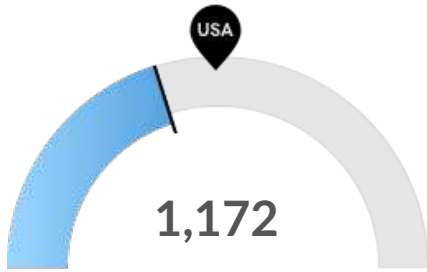

## Economy Overview

**7,794**

**Population (2023)**

Population **grew by 3,601** over the last 5 years and is projected to **grow by 332** over the next 5 years.

**1,721**

**Total Regional Employment**

Jobs **grew by 93** over the last 5 years and are projected to **grow by 103** over the next 5 years.

## Population Trends

As of 2023 the region's population increased by 85.9% since 2018, growing by 3,601. Population is expected to increase by 4.3% between 2023 and 2028, adding 332.

Timeframe	Population
2018	4,194
2019	4,534
2020	4,473
2021	7,367
2022	7,746
2023	7,794
2024	7,827
2025	7,860
2026	7,959
2027	8,067
2028	8,126

## Job Trends

From 2018 to 2023, jobs increased by 5.7% in Timnath, CO (in Larimer county) (ZIP 80547) from 1,628 to **1,721**. This change outpaced the national growth rate of 3.9% by 1.8%.

Timeframe	Jobs
2018	1,628
2019	1,628
2020	1,592
2021	1,675
2022	1,701
2023	1,721
2024	1,751
2025	1,775
2026	1,795
2027	1,814
2028	1,824

## Population Characteristics

**Millennials**

Timnath, CO (in Larimer county) (ZIP 80547) has 1,172 millennials (ages 25-39). The national average for an area this size is 1,575.

**Retiring Soon**

Retirement risk is high in Timnath, CO (in Larimer county) (ZIP 80547). The national average for an area this size is 2,321 people 55 or older, while there are 2,597 here.