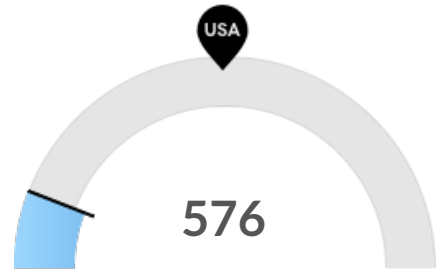

## Population Trends

As of 2023 the region's population increased by 85.9% since 2018, growing by 3,601. Population is expected to increase by 4.3% between 2023 and 2028, adding 332.

Timeframe	Population
2018	4,194
2019	4,534
2020	4,473
2021	7,367
2022	7,746
2023	7,794
2024	7,827
2025	7,860
2026	7,959
2027	8,067
2028	8,126

## Job Trends

From 2018 to 2023, jobs increased by 5.7% in Timnath, CO (in Larimer county) (ZIP 80547) from 1,628 to **1,721**. This change outpaced the national growth rate of 3.9% by 1.8%.

Timeframe	Jobs
2018	1,628
2019	1,628
2020	1,592
2021	1,675
2022	1,701
2023	1,721
2024	1,751
2025	1,775
2026	1,795
2027	1,814
2028	1,824

## Population Characteristics

**Millennials**

Timnath, CO (in Larimer county) (ZIP 80547) has 1,172 millennials (ages 25-39). The national average for an area this size is 1,575.

**Retiring Soon**

Retirement risk is high in Timnath, CO (in Larimer county) (ZIP 80547). The national average for an area this size is 2,321 people 55 or older, while there are 2,597 here.

**Racial Diversity**

Racial diversity is low in Timnath, CO (in Larimer county) (ZIP 80547). The national average for an area this size is 3,186 racially diverse people, while there are 576 here.

**Veterans**