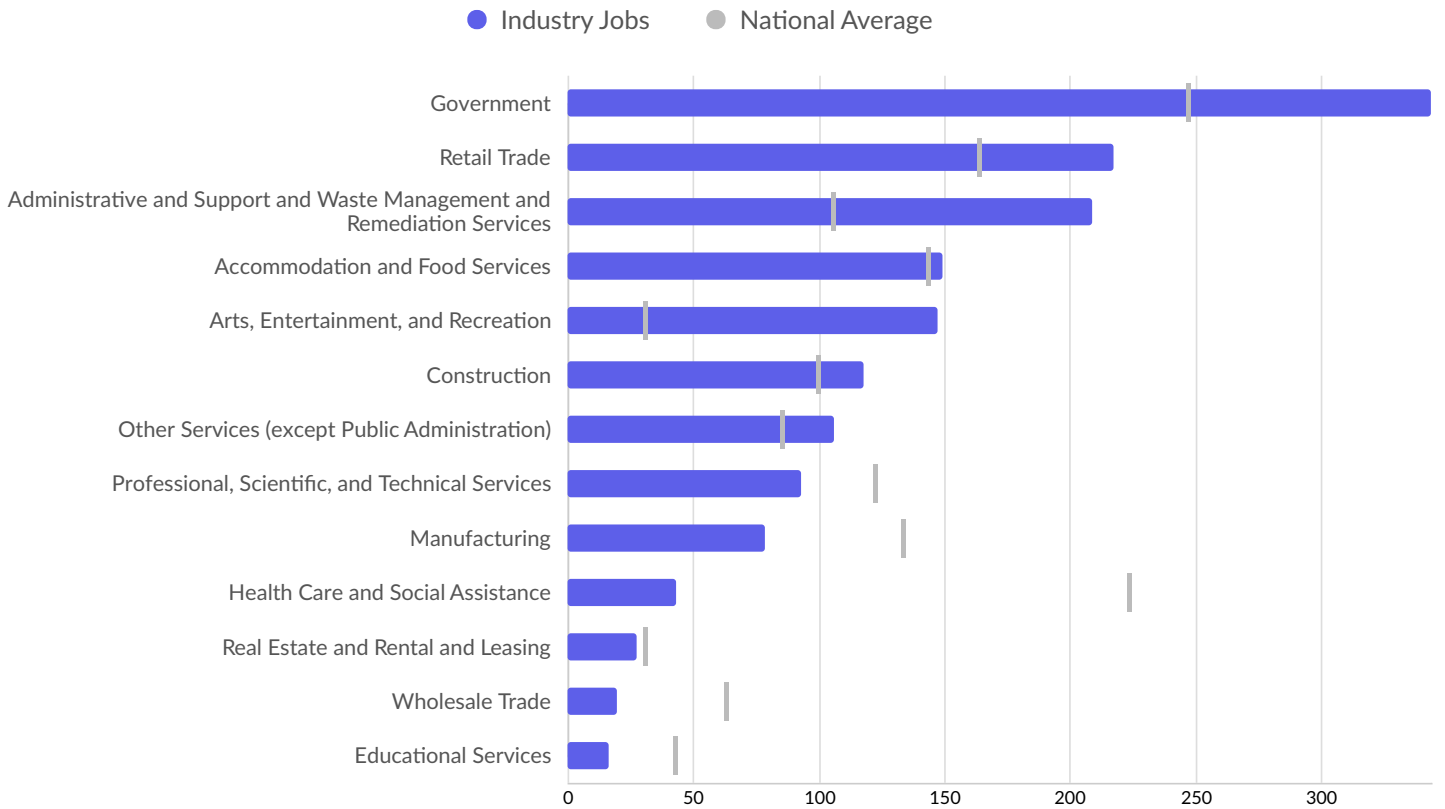

Industry Characteristics

Largest Industries