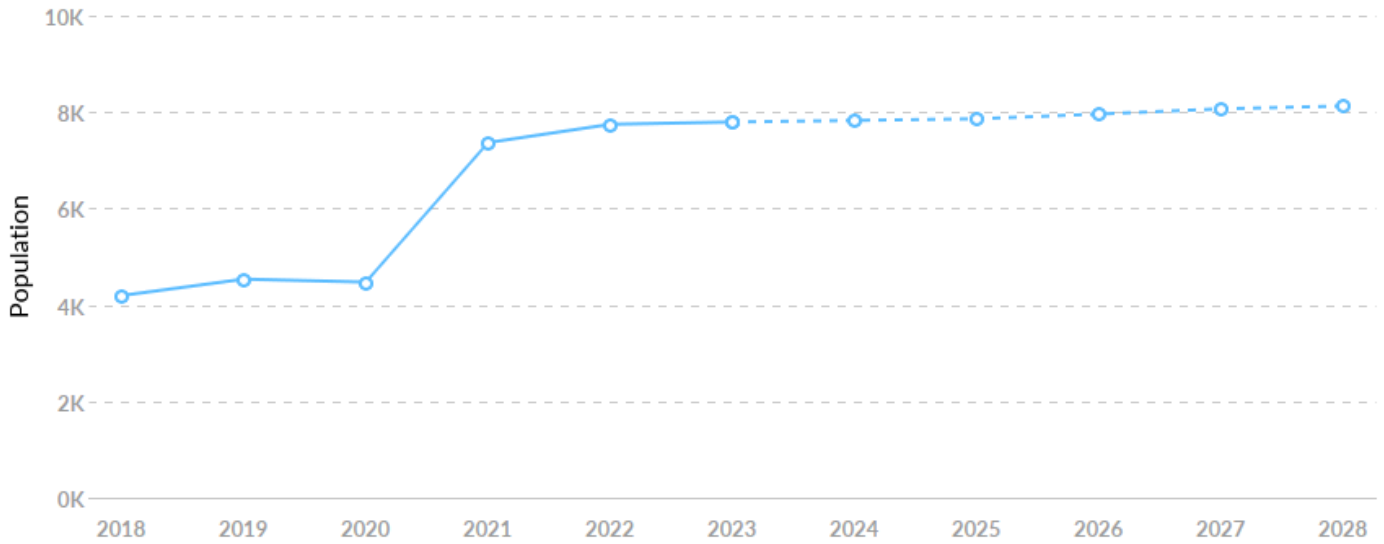

## Economy Overview

**7,794**

**Population (2023)**

Population **grew by 3,601** over the last 5 years and is projected to **grow by 332** over the next 5 years.

**1,721**

**Total Regional Employment**

Jobs **grew by 93** over the last 5 years and are projected to **grow by 103** over the next 5 years.

## Feb 2024 Labor Force Breakdown

Population breakdown data is not available at the ZIP level. Please choose a different region to see this data.

## Educational Attainment

Educational attainment data is not available at the ZIP level. Please choose a different region to see this data.

## Population Trends

As of 2023 the region's population increased by 85.9% since 2018, growing by 3,601. Population is expected to increase by 4.3% between 2023 and 2028, adding 332.

Timeframe	Population
2018	4,194
2019	4,534
2020	4,473
2021	7,367
2022	7,746
2023	7,794
2024	7,827
2025	7,860
2026	7,959
2027	8,067
2028	8,126