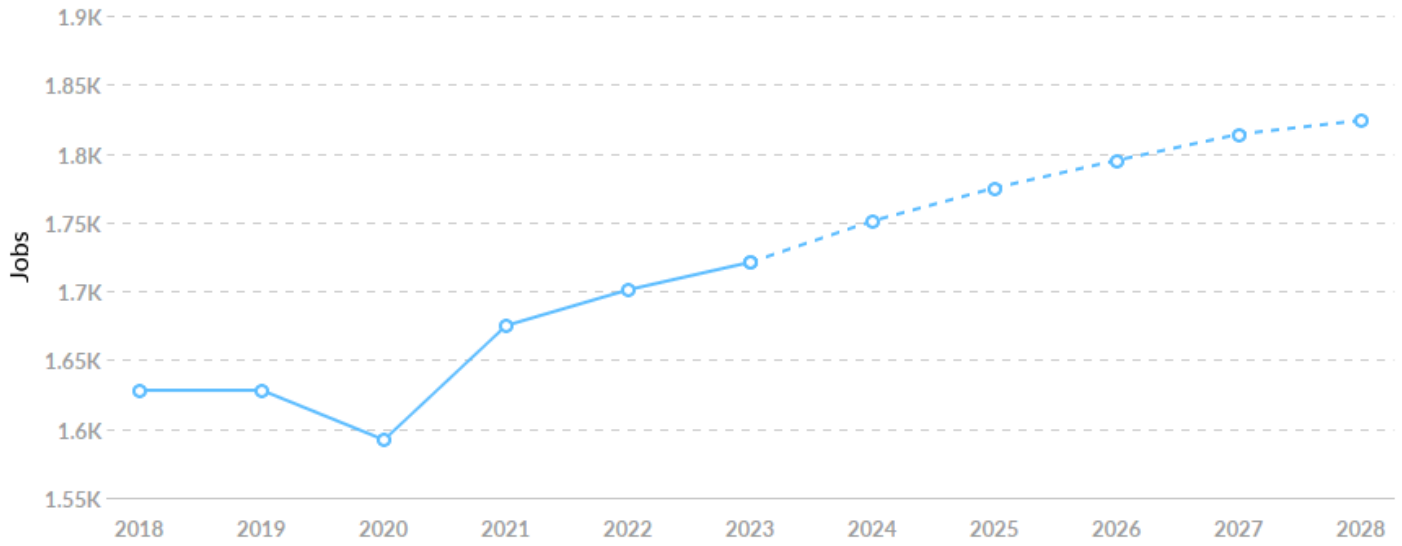

## Economy Overview

**7,794**

**Population (2023)**

Population **grew by 3,601** over the last 5 years and is projected to **grow by 332** over the next 5 years.

**1,721**

**Total Regional Employment**

Jobs **grew by 93** over the last 5 years and are projected to **grow by 103** over the next 5 years.

## Population Trends

As of 2023 the region's population increased by 85.9% since 2018, growing by 3,601. Population is expected to increase by 4.3% between 2023 and 2028, adding 332.

Timeframe	Population
2018	4,194
2019	4,534
2020	4,473
2021	7,367
2022	7,746
2023	7,794
2024	7,827
2025	7,860
2026	7,959
2027	8,067
2028	8,126

## Job Trends

From 2018 to 2023, jobs increased by 5.7% in Timnath, CO (in Larimer county) (ZIP 80547) from 1,628 to **1,721**. This change outpaced the national growth rate of 3.9% by 1.8%.

Timeframe	Jobs
2018	1,628
2019	1,628
2020	1,592
2021	1,675
2022	1,701
2023	1,721
2024	1,751
2025	1,775
2026	1,795
2027	1,814
2028	1,824

## Population Characteristics

**Millennials**

Timnath, CO (in Larimer county) (ZIP 80547) has 1,172 millennials (ages 25-39). The national average for an area this size is 1,575.

**Retiring Soon**

Retirement risk is high in Timnath, CO (in Larimer county) (ZIP 80547). The national average for an area this size is 2,321 people 55 or older, while there are 2,597 here.