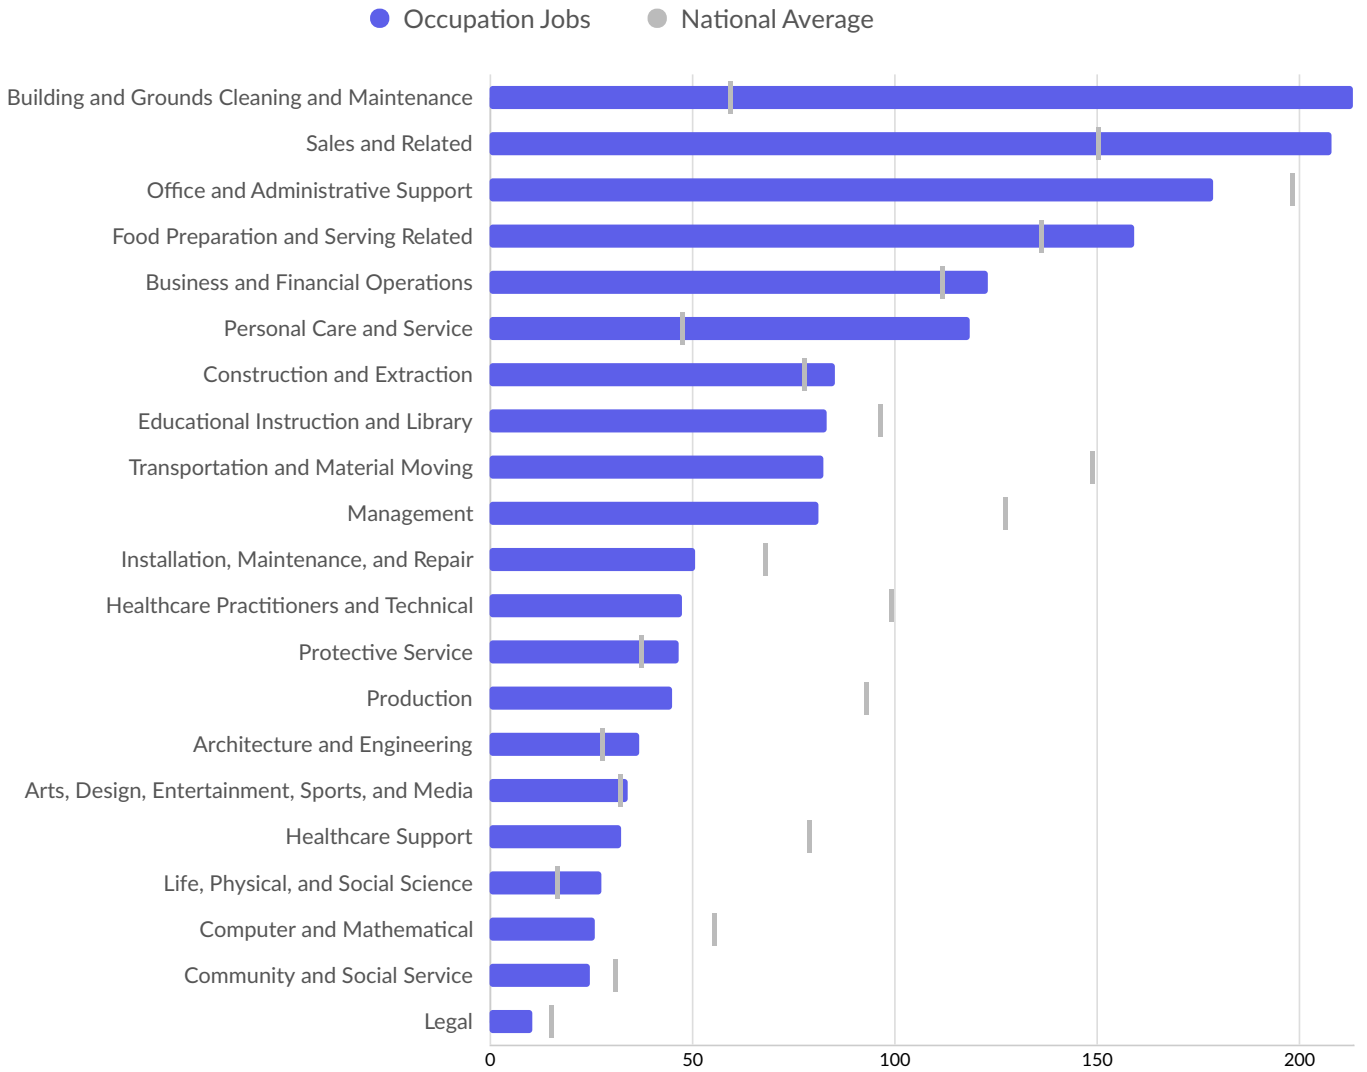

## Top Industry Earnings

## Business Characteristics

### Business Size

	Percentage	Business Count
● 1 to 4 employees	43.0%	49
● 5 to 9 employees	28.1%	32
● 10 to 19 employees	17.5%	20
● 20 to 49 employees	6.1%	7
● 50 to 99 employees	2.6%	3
● 100 to 249 employees	2.6%	3

## Largest Occupations