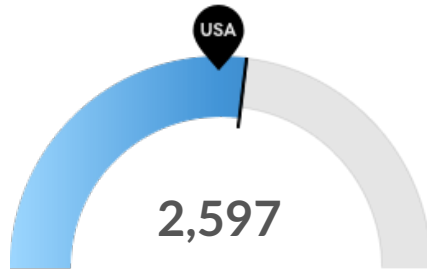

## Population Trends

As of 2023 the region's population increased by 85.9% since 2018, growing by 3,601. Population is expected to increase by 4.3% between 2023 and 2028, adding 332.

Timeframe	Population
2018	4,194
2019	4,534
2020	4,473
2021	7,367
2022	7,746
2023	7,794
2024	7,827
2025	7,860
2026	7,959
2027	8,067
2028	8,126

## Job Trends

From 2018 to 2023, jobs increased by 5.7% in Timnath, CO (in Larimer county) (ZIP 80547) from 1,628 to **1,721**. This change outpaced the national growth rate of 3.9% by 1.8%.

Timeframe	Jobs
2018	1,628
2019	1,628
2020	1,592
2021	1,675
2022	1,701
2023	1,721
2024	1,751
2025	1,775
2026	1,795
2027	1,814
2028	1,824

## Population Characteristics

**Millennials**

Timnath, CO (in Larimer county) (ZIP 80547) has 1,172 millennials (ages 25-39). The national average for an area this size is 1,575.

**Retiring Soon**

Retirement risk is high in Timnath, CO (in Larimer county) (ZIP 80547). The national average for an area this size is 2,321 people 55 or older, while there are 2,597 here.

**Racial Diversity**

Racial diversity is low in Timnath, CO (in Larimer county) (ZIP 80547). The national average for an area this size is 3,186 racially diverse people, while there are 576 here.

**Veterans**