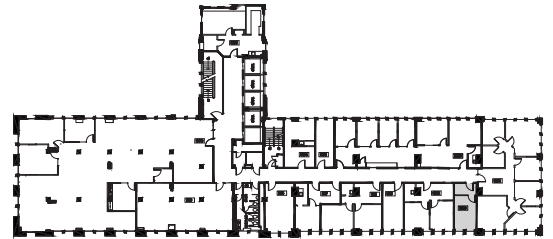

SUITE 923

296 RSF

KEY PLAN

LEAH MASSON

Senior Director
+1 206 215 9803
leah.masson@cushwake.com

BRANDON BURMEISTER

Senior Director
+1 206 215 9702
brandon.burmeister@cushwake.com