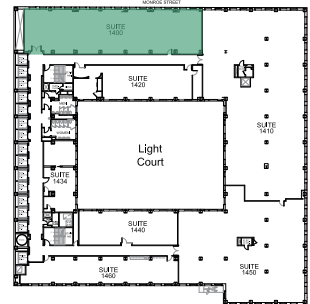

120

SOUTH LASALLE

SUITE 1400

4,211 RSF

Mason Taylor
Executive Managing Director
+1 312.470.2337
Mason.Taylor@cushwake.com

Paige Krueger
Director
+1 949.554.9643
Paige.Krueger@cushwake.com