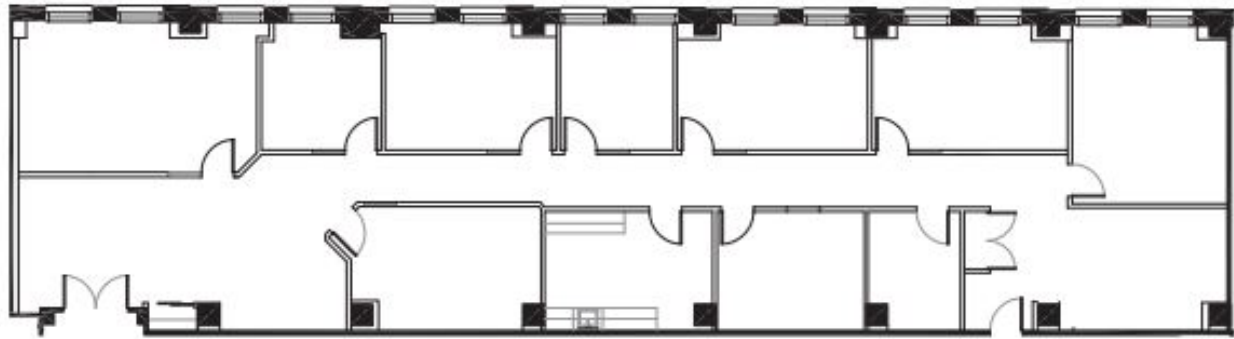

120

SOUTH LASALLE

SUITE 1400

4,211 RSF

Mason Taylor
Executive Managing Director
+1 312.470.2337
Mason.Taylor@cushwake.com

Paige Krueger
Director
+1 949.554.9643
Paige.Krueger@cushwake.com