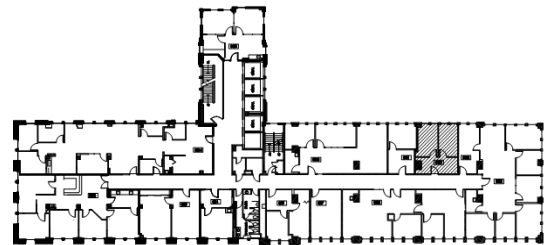

SUITE 630

544 RSF

KEY PLAN

LEAH MASSON

Senior Director
+1 206 215 9803
leah.masson@cushwake.com

BRANDON BURMEISTER

Senior Director
+1 206 215 9702
brandon.burmeister@cushwake.com