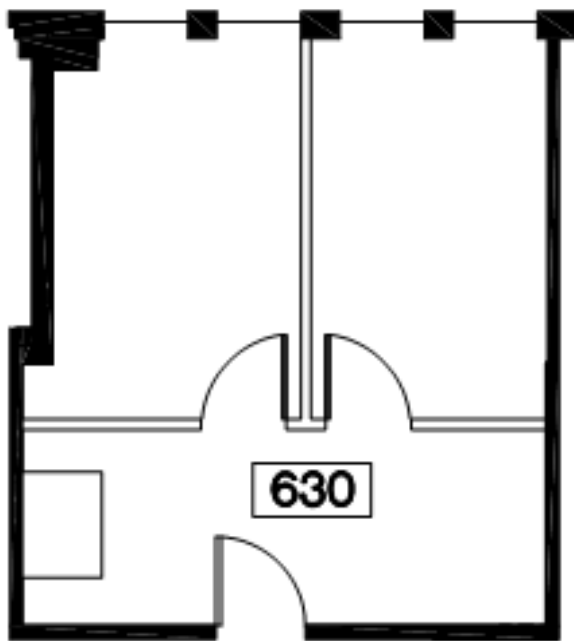

SUITE 630

544 RSF

KEY PLAN

LEAH MASSON

Senior Director
+1 206 215 9803
leah.masson@cushwake.com

BRANDON BURMEISTER

Senior Director
+1 206 215 9702
brandon.burmeister@cushwake.com