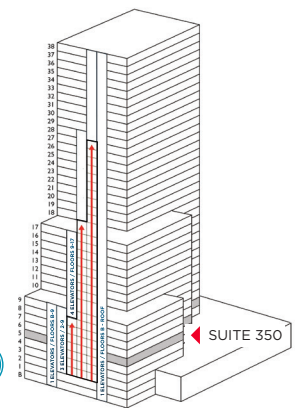

SUITE 350

13,444 SF

MERCEDES ANGELL | +1 813 204 5344 | mercedes.angell@cushwake.com
BARRY OAKS, CCIM | +1 813 204 5307 | barry.oaks@cushwake.com
MARISSA ANGELL | +1 813 367 6437 | marissa.angell@cushwake.com