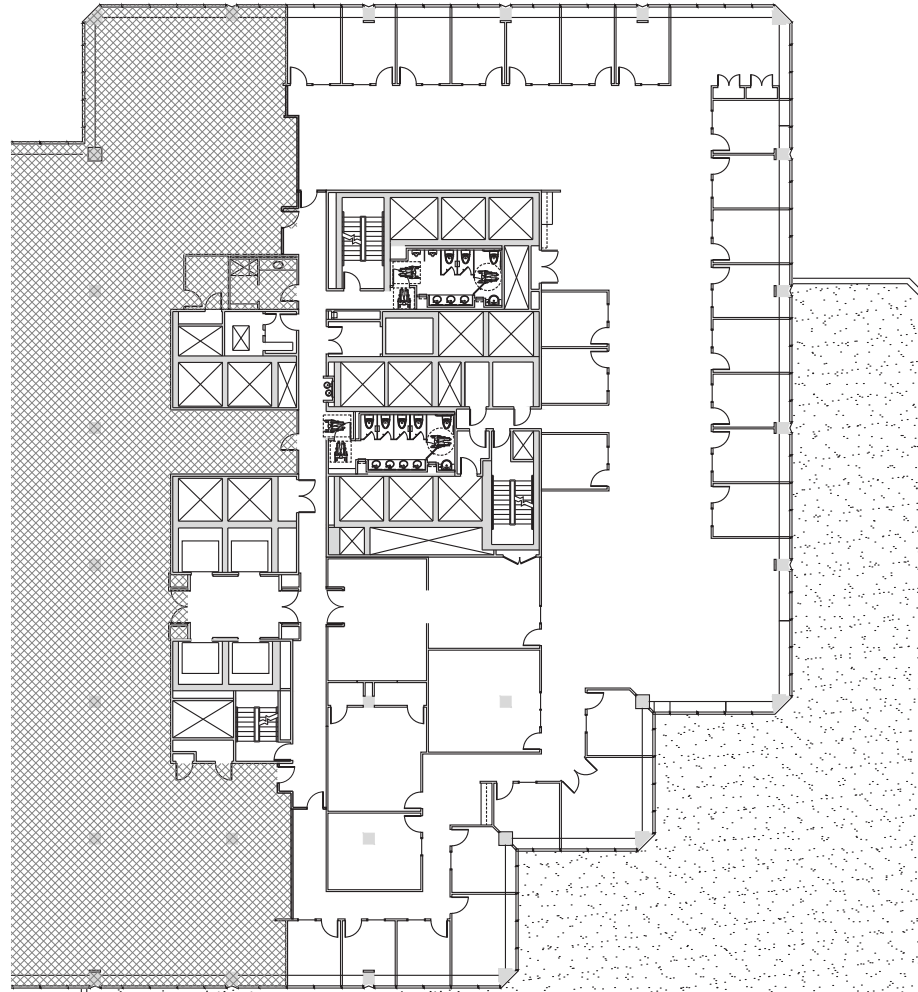

SUITE 350

13,444 SF

MERCEDES ANGELL | +1 813 204 5344 | mercedes.angell@cushwake.com
BARRY OAKS, CCIM | +1 813 204 5307 | barry.oaks@cushwake.com
MARISSA ANGELL | +1 813 367 6437 | marissa.angell@cushwake.com