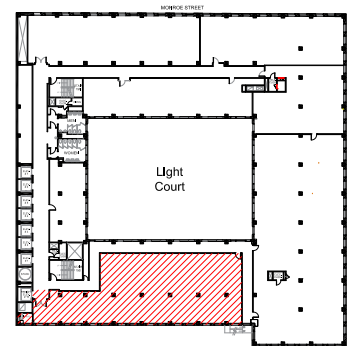

120

SOUTH LASALLE

SUITE 1560

5,326 RSF

Mason Taylor
Executive Managing Director
+1 312.470.2337
Mason.Taylor@cushwake.com

Paige Krueger
Director
+1 949.554.9643
Paige.Krueger@cushwake.com