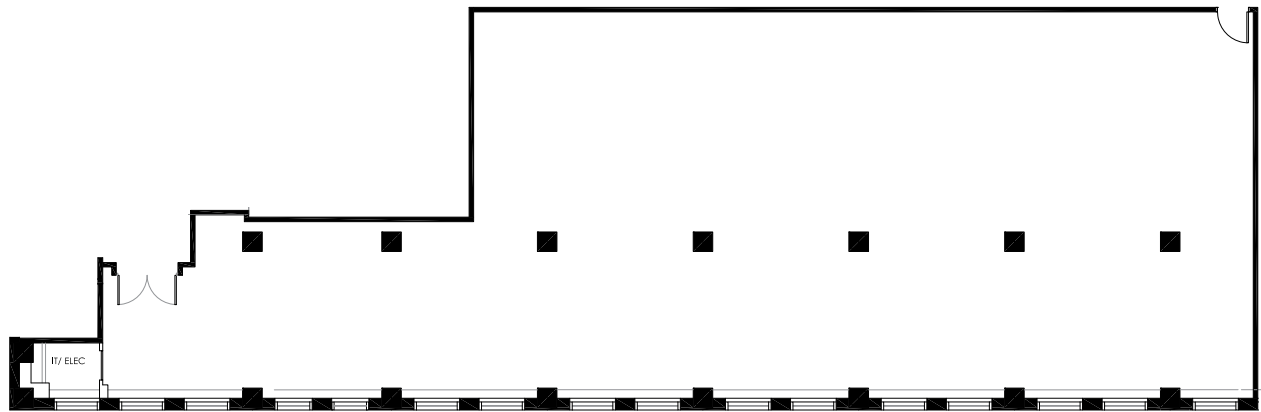

120

SOUTH LASALLE

SUITE 1560

5,326 RSF

Mason Taylor
Executive Managing Director
+1 312.470.2337
Mason.Taylor@cushwake.com

Paige Krueger
Director
+1 949.554.9643
Paige.Krueger@cushwake.com