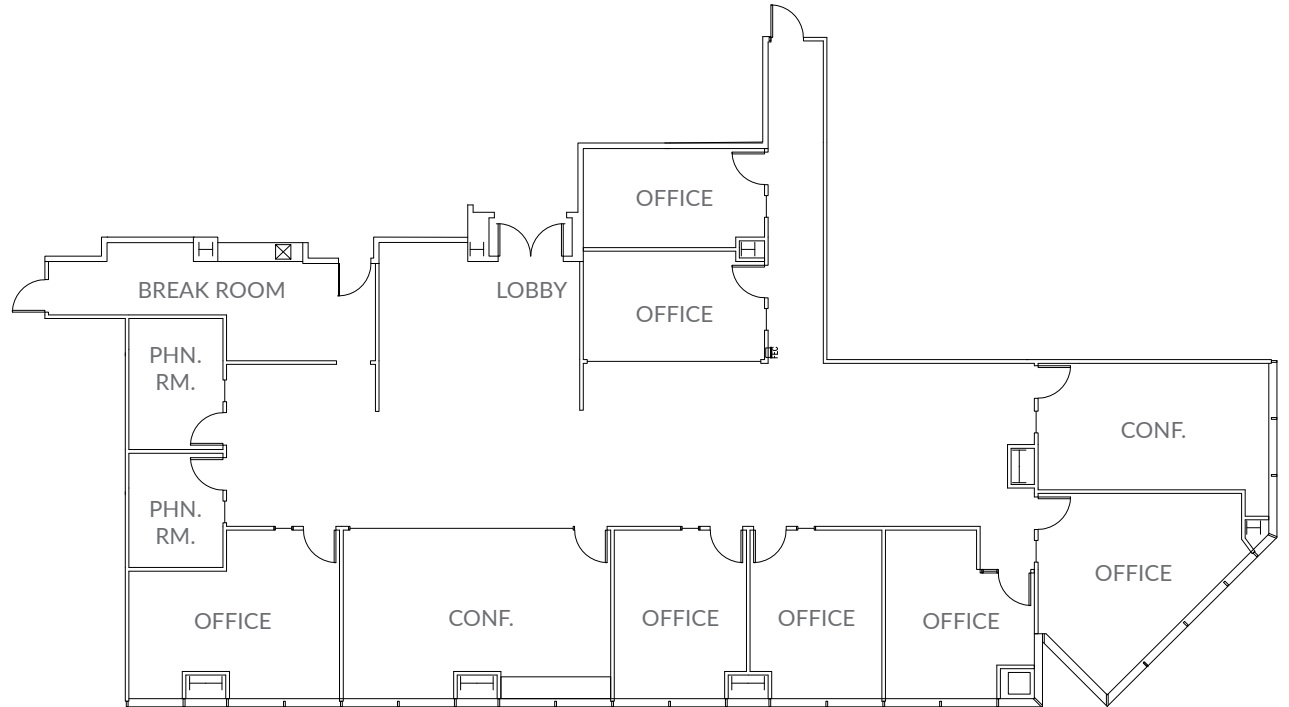

SUITE 700

±5,292 SF | SEVENTH FLOOR

- › 7 Offices
- › 2 Conference Rooms
- › 2 Phone Rooms
- › Break Room

TOWER 1 | 3945 FREEDOM CIRCLE

EXISTING PLAN

HYPOTHETICAL PLAN