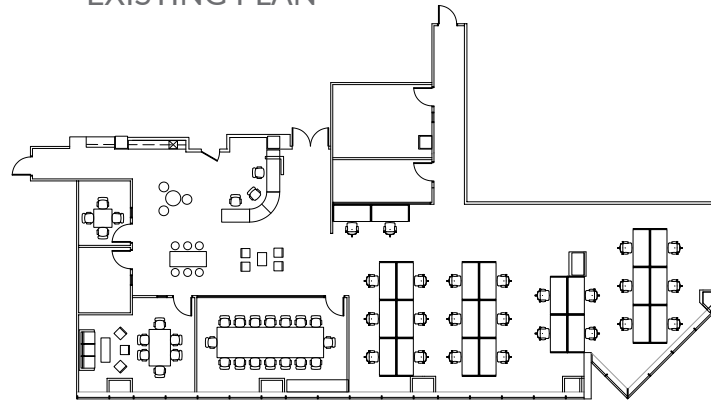

SUITE 700

±5,292 SF | SEVENTH FLOOR

- › 7 Offices
- › 2 Conference Rooms
- › 2 Phone Rooms
- › Break Room

TOWER 1 | 3945 FREEDOM CIRCLE

EXISTING PLAN

HYPOTHETICAL PLAN