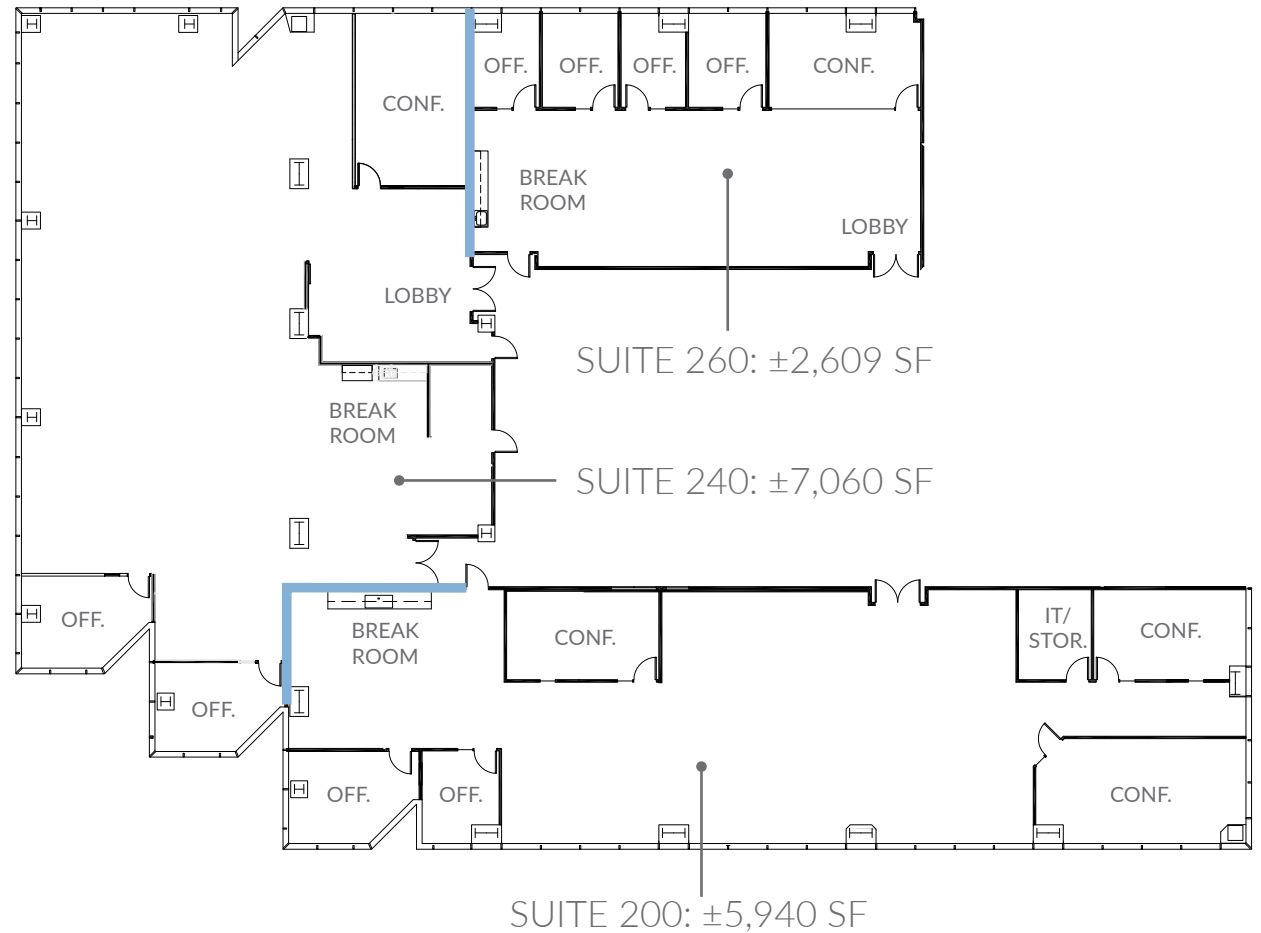

2ND FLOOR

±2,609 SF to ±15,609 SF

SUITE 200 [▶ VIRTUAL TOUR](#)

- › 2 Offices
- › 3 Conference Rooms
- › Break Room

SUITE 240 [▶ VIRTUAL TOUR](#)

- › 2 Offices
- › 1 Conference Room
- › Break Room

SUITE 260

- › 4 Offices
- › 1 Conference Room
- › Break Room

TOWER 1 | 3945 FREEDOM CIRCLE

— DEMISING WALL