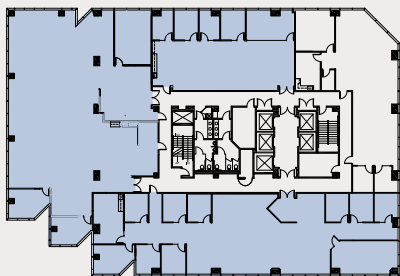

2ND FLOOR

±2,609 SF to ±15,609 SF

SUITE 200 [▶ VIRTUAL TOUR](#)

- › 2 Offices
- › 3 Conference Rooms
- › Break Room

SUITE 240 [▶ VIRTUAL TOUR](#)

- › 2 Offices
- › 1 Conference Room
- › Break Room

SUITE 260

- › 4 Offices
- › 1 Conference Room
- › Break Room

TOWER 1 | 3945 FREEDOM CIRCLE

— DEMISING WALL