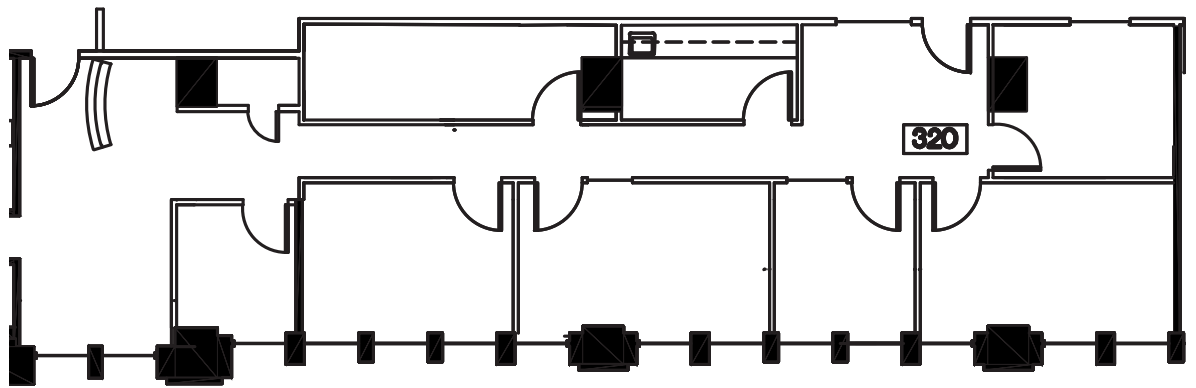

SUITE 320

1,795 RSF

KEY PLAN

LEAH MASSON

Senior Director
+1 206 215 9803
leah.masson@cushwake.com

BRANDON BURMEISTER

Senior Director
+1 206 215 9702
brandon.burmeister@cushwake.com