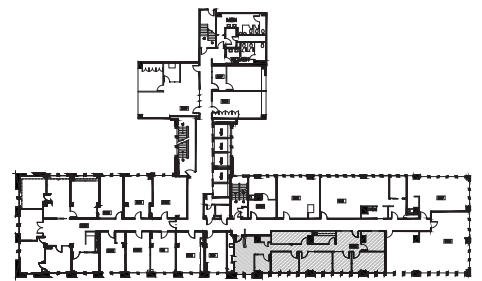

SUITE 320

1,795 RSF

KEY PLAN

LEAH MASSON

Senior Director
+1 206 215 9803
leah.masson@cushwake.com

BRANDON BURMEISTER

Senior Director
+1 206 215 9702
brandon.burmeister@cushwake.com